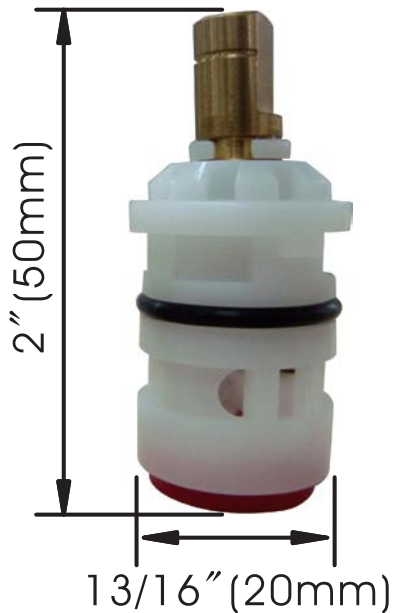

## Type I - 1/4 Turn Ceramic Disc Faucet Cartridge (Hot Side)

### ■ Model No. : 892-6162

\* This is a replacement Ceramic Disc Cartridge for the Hot Side of specific Two Handle Freendo Kitchen & Bathroom Faucets