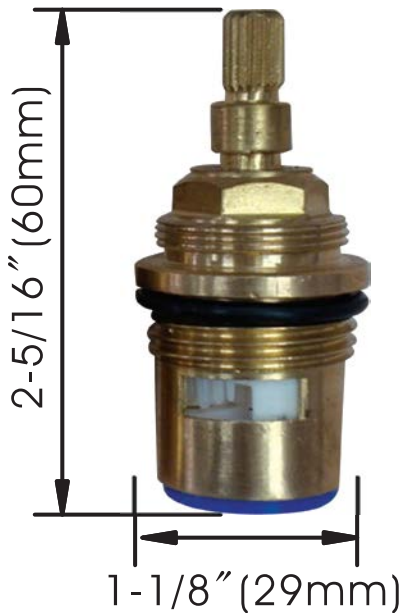

Type K - Ceramic Disc Faucet Cartridge - (Cold Side)

■ **Model No. : 892-6167**

* This is a replacement cartridge for the Cold Side of specific Two Handle Freendo Roman Tub Wide Spread Faucets

Applicable Models :

Grand Series : 211-6602, 211-6603, 211-6604

Majestic Series : 211-6620, 211-6621, 211-6622

Special Note - All Freendo Wide Spread Faucets offer Solid Brass Waterway Construction that are 100% Pressure Tested to Ensure Quality.