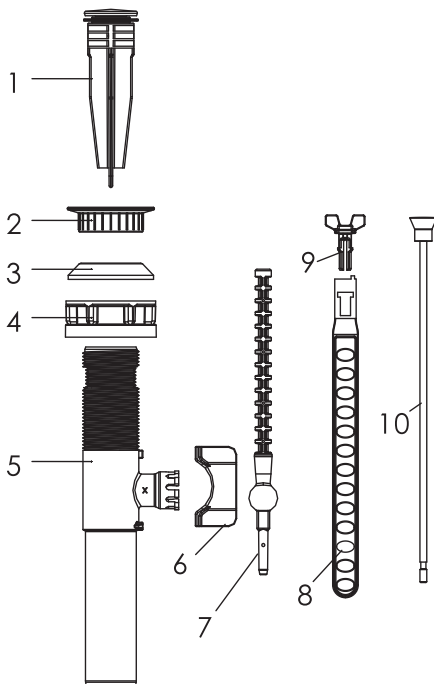

Easy Install Pop-Up Drain with Drain Safeguard

Model No. : 892-7526

- * Brushed Nickel Finish
- * Easy Install Pop-Up Drain with Lift Rod & Drain Safeguard – Prevents most items from going down the drain
- * Easy Install lift rod
- * Multiple height adjustments for lift rod height
- * Ball rod securely snaps into the pop-up for easy install
- * Pre-installed button for pop-up ball rod
- * ABS Drain body

Model No. :

892-7525 (CH)

892-7526 (BN)
(Shown Model)

892-7527 (ORB)

892-7528 (MB)

892-7529 (MG)

No.	Part Name	Material
1	Stopper Assembly	Stainless Steel+Plastic
2	Threaded End	Stainless Steel+Plastic
3	Washer	Rubber
4	Lock Nut	Plastic
5	Pop-Up Body	Plastic
6	Ball Nut	Plastic
7	Ball Rod	Stainless Steel+Plastic
8	Lift Rod Strap	Plastic
9	Button	Plastic
10	Lift Rod	Stainless Steel+Plastic