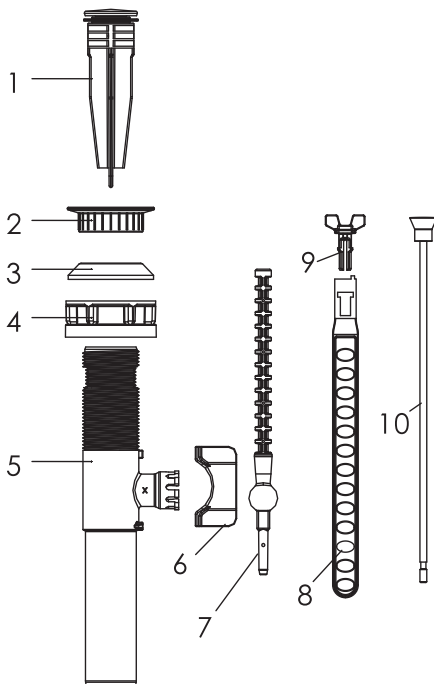

### Model No. : 892-7527

- \* Oil-Rubbed Bronze Finish
- \* Easy Install Pop-Up Drain with Lift Rod & Drain Safeguard – Prevents most items from going down the drain
- \* Easy Install lift rod
- \* Multiple height adjustments for lift rod height
- \* Ball rod securely snaps into the pop-up for easy install
- \* Pre-installed button for pop-up ball rod
- \* ABS Drain body

### Model No. :

892-7525 (CH)

892-7526 (BN)

892-7527 (ORB)  
(Shown Model)

892-7528 (MB)

892-7529 (MG)

No.	Part Name	Material
1	Stopper Assembly	Stainless Steel+Plastic
2	Threaded End	Stainless Steel+Plastic
3	Washer	Rubber
4	Lock Nut	Plastic
5	Pop-Up Body	Plastic
6	Ball Nut	Plastic
7	Ball Rod	Stainless Steel+Plastic
8	Lift Rod Strap	Plastic
9	Button	Plastic
10	Lift Rod	Stainless Steel+Plastic