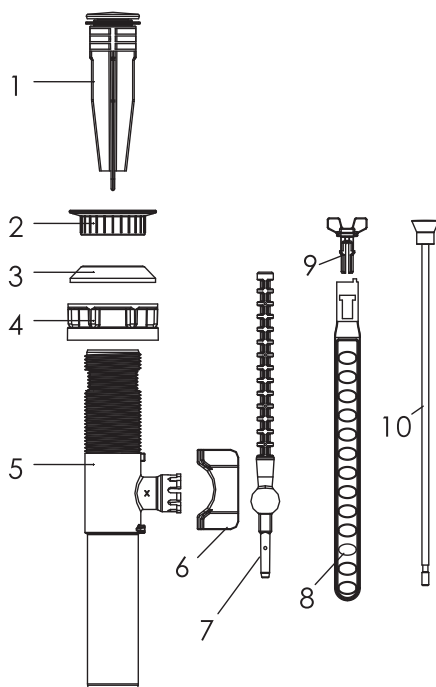

Easy Install Pop-Up Drain with Drain Safeguard

Model No. : 892-7528

- * Matte Black Finish
- * Easy Install Pop-Up Drain with Lift Rod & Drain Safeguard – Prevents most items from going down the drain
- * Easy Install lift rod
- * Multiple height adjustments for lift rod height
- * Ball rod securely snaps into the pop-up for easy install
- * Pre-installed button for pop-up ball rod
- * ABS Drain body

Model No. :

892-7525 (CH)

892-7526 (BN)

892-7527 (ORB)

892-7528 (MB)
(Shown Model)

892-7529 (MG)

No.	Part Name	Material
1	Stopper Assembly	Stainless Steel+Plastic
2	Threaded End	Stainless Steel+Plastic
3	Washer	Rubber
4	Lock Nut	Plastic
5	Pop-Up Body	Plastic
6	Ball Nut	Plastic
7	Ball Rod	Stainless Steel+Plastic
8	Lift Rod Strap	Plastic
9	Button	Plastic
10	Lift Rod	Stainless Steel+Plastic