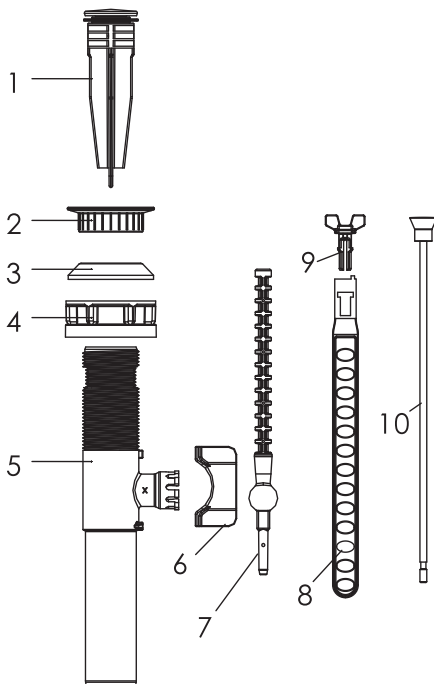

### Model No. : 892-7529

- \* Matte Gold Finish
- \* Easy Install Pop-Up Drain with Lift Rod & Drain Safeguard – Prevents most items from going down the drain
- \* Easy Install lift rod
- \* Multiple height adjustments for lift rod height
- \* Ball rod securely snaps into the pop-up for easy install
- \* Pre-installed button for pop-up ball rod
- \* ABS Drain body

### Model No. :

892-7525 (CH)

892-7526 (BN)

892-7527 (ORB)

892-7528 (MB)

892-7529 (MG)  
(Shown Model)

No.	Part Name	Material
1	Stopper Assembly	Stainless Steel+Plastic
2	Threaded End	Stainless Steel+Plastic
3	Washer	Rubber
4	Lock Nut	Plastic
5	Pop-Up Body	Plastic
6	Ball Nut	Plastic
7	Ball Rod	Stainless Steel+Plastic
8	Lift Rod Strap	Plastic
9	Button	Plastic
10	Lift Rod	Stainless Steel+Plastic