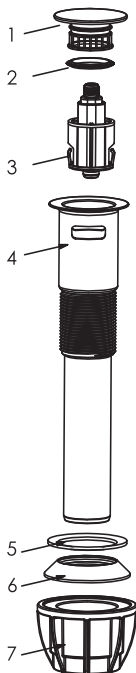

# Easy Clean Push Style Pop-Up Drain with Drain Safeguard

## Model No. : 892-7531

- \* Brushed Finish
- \* Easy Clean Push Style Pop-Up Drain with Drain Safeguard – Prevents most items from going down the drain
- \* Lift out Push Style Pop-Up for easy cleaning
- \* Easy Installation - no lift rod needed
- \* ABS Drain body

### Model No. :

892-7530 (CH)   
  892-7531 (BN) (Shown Model)   
  892-7532 (ORB)   
  892-7533 (MB)   
  892-7534 (MG)   
  892-8300 (BSS)

No.	Part Name	Material
1	Cover	Stainless Steel+Plastic
2	Washer	Rubber
3	Stopper Core	Plastic
4	Stopper Housing	Plastic
5	Small Washer	Rubber
6	Large Washer	Rubber
7	Lock Nut	Plastic