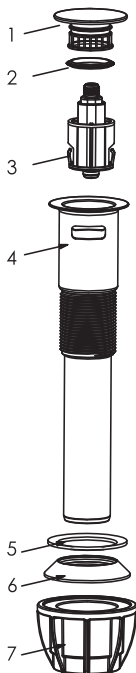

# Easy Clean Push Style Pop-Up Drain with Drain Safeguard

▪ **Model No. : 892-7532**

- \* Oil-Rubbed Bronze Finish
- \* Easy Clean Push Style Pop-Up Drain with Drain Safeguard – Prevents most items from going down the drain
- \* Lift out Push Style Pop-Up for easy cleaning
- \* Easy Installation - no lift rod needed
- \* ABS Drain body

**Model No. :**

- 892-7530 (CH)   
  892-7531 (BN)   
  892-7532 (ORB) (Shown Model)   
  892-7533 (MB)   
  892-7534 (MG)   
  892-8300 (BSS)

No.	Part Name	Material
1	Cover	Stainless Steel+Plastic
2	Washer	Rubber
3	Stopper Core	Plastic
4	Stopper Housing	Plastic
5	Small Washer	Rubber
6	Large Washer	Rubber
7	Lock Nut	Plastic