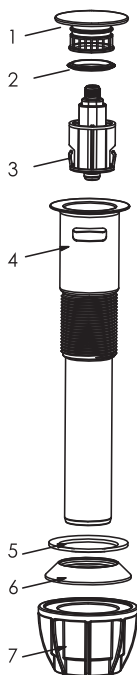

Easy Clean Push Style Pop-Up Drain with Drain Safeguard

▪ **Model No. : 892-7533**

- * Matte Black Finish
- * Easy Clean Push Style Pop-Up Drain with Drain Safeguard – Prevents most items from going down the drain
- * Lift out Push Style Pop-Up for easy cleaning
- * Easy Installation - no lift rod needed
- * ABS Drain body

Model No. :

- 892-7530 (CH)
 892-7531 (BN)
 892-7532 (ORB)
 892-7533 (MB) (Shown Model)
 892-7534 (MG)
 892-8300 (BSS)

No.	Part Name	Material
1	Cover	Stainless Steel+Plastic
2	Washer	Rubber
3	Stopper Core	Plastic
4	Stopper Housing	Plastic
5	Small Washer	Rubber
6	Large Washer	Rubber
7	Lock Nut	Plastic