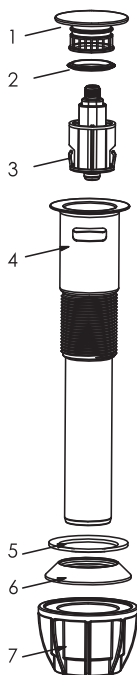

Easy Clean Push Style Pop-Up Drain with Drain Safeguard

Model No. : 892-7534

- * Matte Gold Finish
- * Easy Clean Push Style Pop-Up Drain with Drain Safeguard – Prevents most items from going down the drain
- * Lift out Push Style Pop-Up for easy cleaning
- * Easy Installation - no lift rod needed
- * ABS Drain body

Model No. :

892-7530 (CH)
 892-7531 (BN)
 892-7532 (ORB)
 892-7533 (MB)
 892-7534 (MG)
 892-8300 (BSS)

(Shown Model)

No.	Part Name	Material
1	Cover	Stainless Steel+Plastic
2	Washer	Rubber
3	Stopper Core	Plastic
4	Stopper Housing	Plastic
5	Small Washer	Rubber
6	Large Washer	Rubber
7	Lock Nut	Plastic