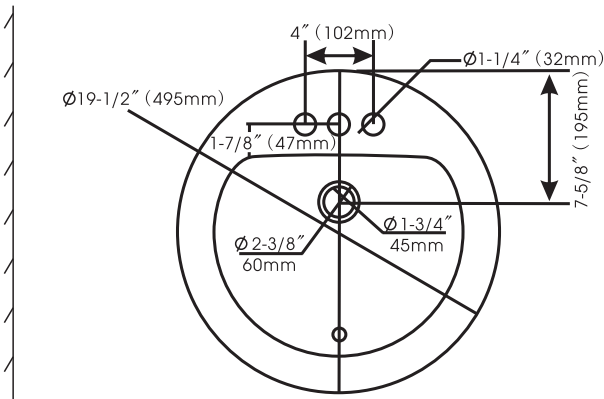

**19-1/2" x 19-1/2" Drop-In**

Model	Color	Center-set
006-622	White	4"

Product dimensions are nominal and may vary within a tolerance in accordance with ANSI Standard 112.19.2. These are subject to change without notice. Compass Manufacturing International has the right to make revisions or corrections without notice to product pages. We assume no responsibility for voided product pages.

## Oak Lawn 19-1/2" Drop-In Round Bowl

### DESCRIPTION

- \* 19-1/2" x 19-1/2" Round Self-Rimming Drop-In Lavatory
- \* 8-1/4" Depth
- \* Gross Weight : 15LBS
- \* Deep Bowl with Large Wash Area
- \* Available in White

Project / Job Name			
Architect / Engineer			
Contractor			
Model		Quantity	
Notes :			