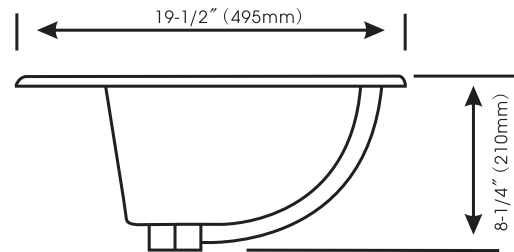

**19-1/2" x 19-1/2" Drop-In**

Model	Color	Center-set
006-622	White	4"

Product dimensions are nominal and may vary within a tolerance in accordance with ANSI Standard 112.19.2. These are subject to change without notice. Compass Manufacturing International has the right to make revisions or corrections without notice to product pages. We assume no responsibility for voided product pages.

## Oak Lawn 19-1/2" Drop-In Round Bowl

### DESCRIPTION

- \* 19-1/2" x 19-1/2" Round Self-Rimming Drop-In Lavatory
- \* 8-1/4" Depth
- \* Gross Weight : 15LBS
- \* Deep Bowl with Large Wash Area
- \* Available in White

Project / Job Name			
Architect / Engineer			
Contractor			
Model		Quantity	
Notes :			