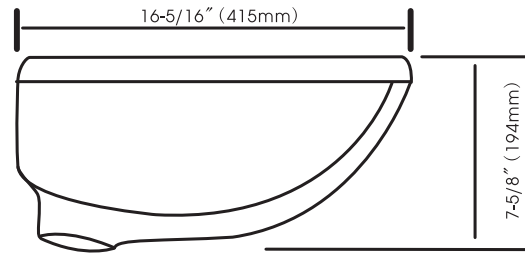

17" x 14" Under-mount

Model	Color
561-0409	White
561-0546	Biscuit

Forsyth 17" X 14" Under-Mount Bowl

DESCRIPTION

- * 17" x 14" Under-mount Lavatory with Unglazed Rim
- * 8 1/4" Depth
- * Flat Back Rim Allows Closer Positioning to Faucet
- * Inside Bowl Dimension 17 1/4" x 14 3/4"
- * Gross Weight: 17"
- * ADA Compliant when Installed in a 21" (533 mm) Minimum Depth Countertop
- * Deep Bowl with Large Wash Area
- * Available in White and Biscuit
- * DXF File Available