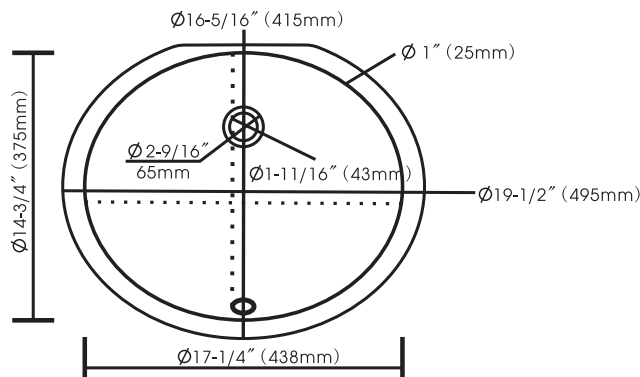

17" x 14" Under-mount

Model	Color
561-0409	White
561-0546	Biscuit

Forsyth 17" X 14" Under-Mount Bowl

DESCRIPTION

- * 17" x 14" Under-mount Lavatory with Unglazed Rim
- * 8 1/4" Depth
- * Flat Back Rim Allows Closer Positioning to Faucet
- * Inside Bowl Dimension 17 1/4" x 14 3/4"
- * Gross Weight: 17"
- * ADA Compliant when Installed in a 21" (533 mm) Minimum Depth Countertop
- * Deep Bowl with Large Wash Area
- * Available in White and Biscuit
- * DXF File Available