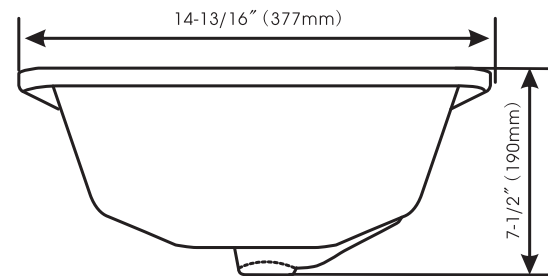

17-5/8" x 13-1/4" Under-Mount

Model	Color
561-8826	White

Product dimensions are nominal and may vary within a tolerance in accordance with ANSI Standard 112.19.2. These are subject to change without notice. Compass Manufacturing International has the right to make revisions or corrections without notice to product pages. We assume no responsibility for voided product pages.

Forsyth 17-5/8" x 13-1/4" Under-Mount Bowl

DESCRIPTION

- * 17-5/8" x 13-1/4" Under-Mount Lavatory with Unglazed Rim
- * 7-1/2" Depth
- * Polished Top Rim for Easier Installation
- * Gross Weight : 17.2 LBS
- * Deep Bowl with Large Wash Area