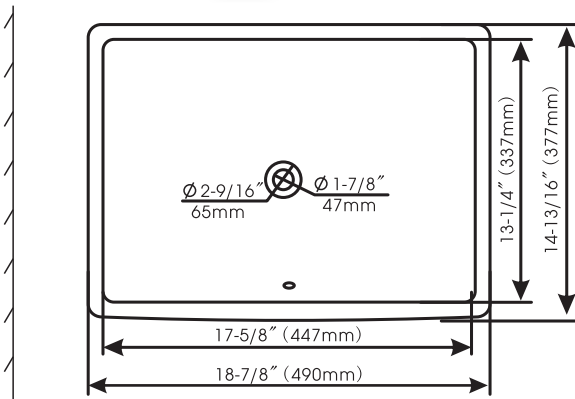

17-5/8" x 13-1/4" Under-Mount

Model	Color
561-8826	White

Product dimensions are nominal and may vary within a tolerance in accordance with ANSI Standard 112.19.2. These are subject to change without notice. Compass Manufacturing International has the right to make revisions or corrections without notice to product pages. We assume no responsibility for voided product pages.

Forsyth 17-5/8" x 13-1/4" Under-Mount Bowl

DESCRIPTION

- * 17-5/8" x 13-1/4" Under-Mount Lavatory with Unglazed Rim
- * 7-1/2" Depth
- * Polished Top Rim for Easier Installation
- * Gross Weight : 17.2 LBS
- * Deep Bowl with Large Wash Area