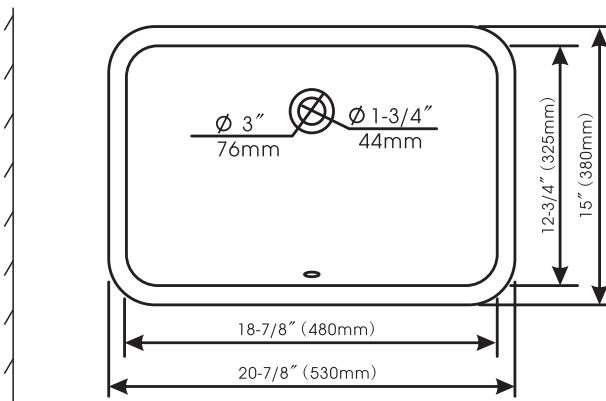

18-7/8" x 12-3/4" Under-Mount

Model	Color
562-5796	White
562-6291	Biscuit

Product dimensions are nominal and may vary within a tolerance in accordance with ANSI Standard 112.19.2. These are subject to change without notice. Compass Manufacturing International has the right to make revisions or corrections without notice to product pages. We assume no responsibility for voided product pages.

## Forsyth 18-7/8" x 12-3/4" Under-Mount Bowl

### DESCRIPTION

- \* 18-7/8" x 12-3/4" Under-Mount Lavatory with Unglazed Rim
- \* 8-1/4" Depth
- \* Polished Top Rim for Easier Installation
- \* Gross Weight : 21 LBS
- \* Deep Bowl with Large Wash Area
- \* Available in White and Biscuit