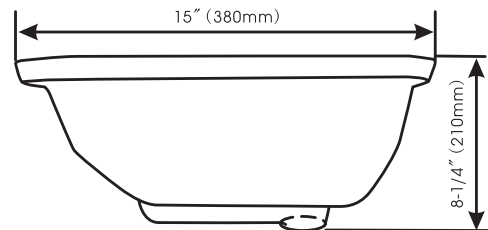

18-7/8" x 12-3/4" Under-Mount

Model	Color
562-5796	White
562-6291	Biscuit

Product dimensions are nominal and may vary within a tolerance in accordance with ANSI Standard 112.19.2. These are subject to change without notice. Compass Manufacturing International has the right to make revisions or corrections without notice to product pages. We assume no responsibility for voided product pages.

## Forsyth 18-7/8" x 12-3/4" Under-Mount Bowl

### DESCRIPTION

- \* 18-7/8" x 12-3/4" Under-Mount Lavatory with Unglazed Rim
- \* 8-1/4" Depth
- \* Polished Top Rim for Easier Installation
- \* Gross Weight : 21 LBS
- \* Deep Bowl with Large Wash Area
- \* Available in White and Biscuit