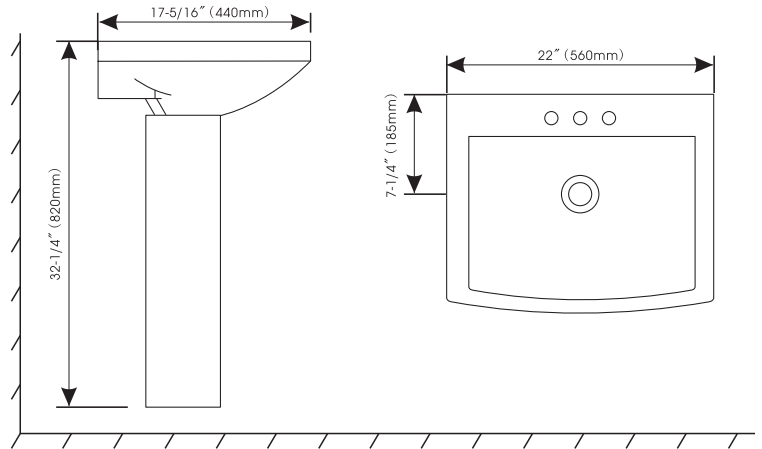

22" x 17-5/16" Pedestal

Product dimensions are nominal and may vary within a tolerance in accordance with ANSI Standard 112.19.2. These are subject to change without notice. Compass Manufacturing International has the right to make revisions or corrections without notice to product pages. We assume no responsibility for voided product pages.

	Model	Color	Center-set
Base	572-8054	White	
Bowl	572-8053	White	4"

Lehi 22" x 17-5/16" Pedestal Series

DESCRIPTION

- * Smoothly Sculptured Pedestal Lavatory
- * 22" Width x 17-5/16" Depth x 32-1/4" Height
- * Deep Bowl with Large Wash Area
- * 4" Center-set
- * Available in White

DIMENSIONS

- BOWL**
- * Length : 22"
 - * Width : 17-5/16"
 - * Height : 6-7/8"
 - * Net Weight : 26.5LBS
 - * Shipping Weight : 27.5LBS
- BASE**
- * Length : 6-11/16"
 - * Width : 6-1/8"
 - * Height : 26-9/16"
 - * Net Weight : 18.75LBS
 - * Shipping Weight : 19.75LBS