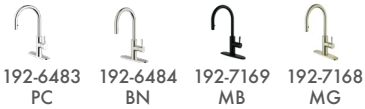

Casmir Collection

**Pull-Out Kitchen Faucet
Single Handle**

Finishes Available:

192-6468 PC 192-6469 BN 192-7161 MB 192-7160 MG

**Pull-Down Kitchen Faucet
Single Handle**

Finishes Available:

192-6483 PC 192-6484 BN 192-7169 MB 192-7168 MG