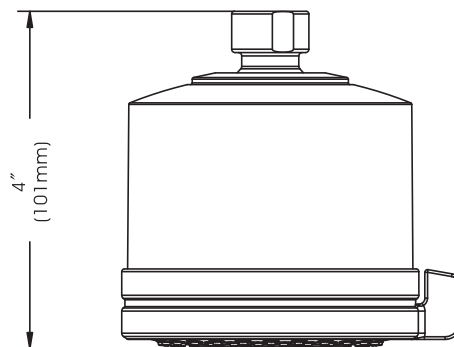

Casmir Series Six Function Shower Head

Model No. : 192-6793

- * 3-1/2" Six Function Shower Head
- * Flow Rate: 1.5 GPM (5.7 L/MIN) MAX @ 80PSI
- * 100% Pressure System Tested
- * Lifetime Limited Warranty; 5 year warranty from date of purchase for Commercial use.

Project / Job Name	
Architect / Engineer	
Contractor	
Model	
Quantity	

Model No. :

192-6792 (CH)
 192-6793 (BN *Spotless PVD*) (Shown Model)
 192-7281 (MB)
 192-7282 (MG)

Shower Head Functions :