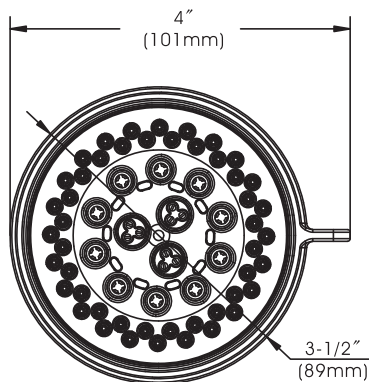

Casmir Series Six Function Shower Head

Model No. : 192-6793

- * 3-1/2" Six Function Shower Head
- * Flow Rate: 1.5 GPM (5.7 L/MIN) MAX @ 80PSI
- * 100% Pressure System Tested
- * Lifetime Limited Warranty; 5 year warranty from date of purchase for Commercial use.

Project / Job Name	
Architect / Engineer	
Contractor	
Model	
Quantity	

Model No. :

192-6792 (CH)
 192-6793 (BN *Spotless PVD*) (Shown Model)
 192-7281 (MB)
 192-7282 (MG)

Shower Head Functions :