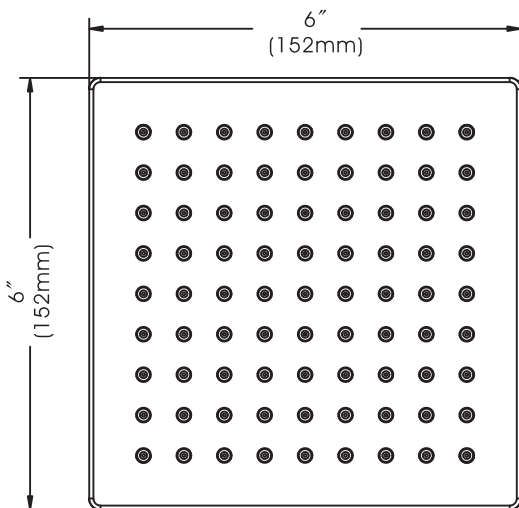

## Cardania Series Shower Head

### Model No. : 192-6966

- \* 6" Single Function Plastic Shower Head
- \* Flow Rate: 1.5 GPM (5.7 L/MIN) MAX @ 80PSI
- \* 100% Pressure System Tested
- \* Lifetime Limited Warranty; 5 year warranty from date of purchase for Commercial use

### Shower Head Function :