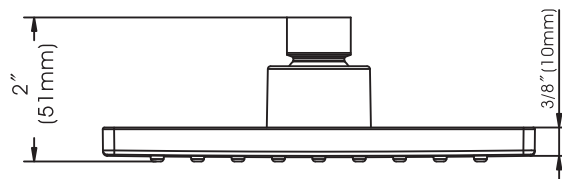

### Model No. : 192-6966

- \* 6" Single Function Plastic Shower Head
- \* Flow Rate: 1.5 GPM (5.7 L/MIN) MAX @ 80PSI
- \* 100% Pressure System Tested
- \* Lifetime Limited Warranty; 5 year warranty from date of purchase for Commercial use

### Shower Head Function :