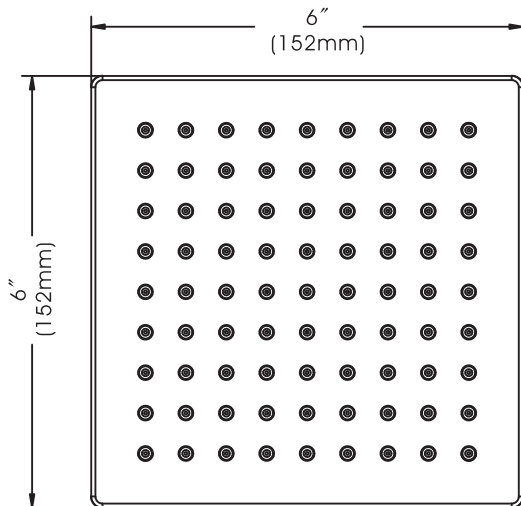

Cardania Series Shower Head

Model No. : 192-6967

- * 6" Single Function Plastic Shower Head
- * Flow Rate: 1.5 GPM (5.7 L/MIN) MAX @ 80PSI
- * 100% Pressure System Tested
- * Lifetime Limited Warranty; 5 year warranty from date of purchase for Commercial use

Project / Job Name	
Architect / Engineer	
Contractor	
Model	
Quantity	

Model No. :

192-6966 (CH)
 192-6967 (BN *Spotless PVD*) (Shown Model)
 192-7018 (ORB)
 192-7271 (MB)
 192-7272 (MG)

Shower Head Function :