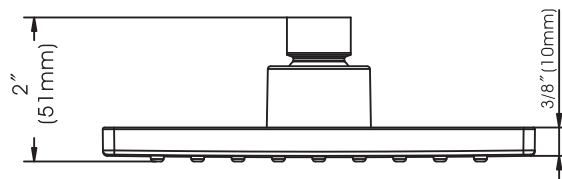

Cardania Series Shower Head

Model No. : 192-6967

- * 6" Single Function Plastic Shower Head
- * Flow Rate: 1.5 GPM (5.7 L/MIN) MAX @ 80PSI
- * 100% Pressure System Tested
- * Lifetime Limited Warranty; 5 year warranty from date of purchase for Commercial use

Project / Job Name	
Architect / Engineer	
Contractor	
Model	
Quantity	

Model No. :

192-6966 (CH)
 192-6967 (BN *Spotless PVD*) (Shown Model)
 192-7018 (ORB)
 192-7271 (MB)
 192-7272 (MG)

Shower Head Function :