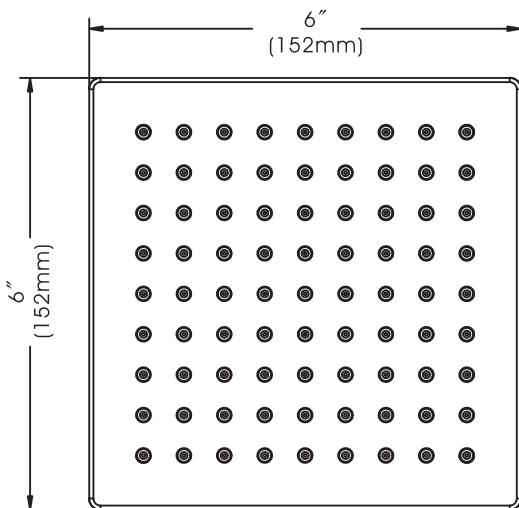

Cardania Series Shower Head

Model No. : 192-7271

- * 6" Single Function Plastic Shower Head
- * Flow Rate: 1.5 GPM (5.7 L/MIN) MAX @ 80PSI
- * 100% Pressure System Tested
- * Lifetime Limited Warranty; 5 year warranty from date of purchase for Commercial use

Project / Job Name	
Architect / Engineer	
Contractor	
Model	
Quantity	

Model No. :

192-6966 (CH)
 192-6967 (BN *Spotless* PVD)
 192-7018 (ORB)
 192-7271 (MB)
 192-7272 (MG)

 (Shown Model)

Shower Head Function :