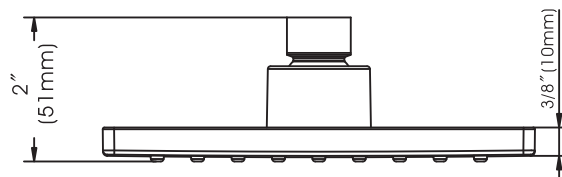

Cardania Series Shower Head

Model No. : 192-7271

- * 6" Single Function Plastic Shower Head
- * Flow Rate: 1.5 GPM (5.7 L/MIN) MAX @ 80PSI
- * 100% Pressure System Tested
- * Lifetime Limited Warranty; 5 year warranty from date of purchase for Commercial use

Project / Job Name	
Architect / Engineer	
Contractor	
Model	
Quantity	

Model No. :

192-6966 (CH)
 192-6967 (BN *Spotless* PVD)
 192-7018 (ORB)
 192-7271 (MB)
 192-7272 (MG)

 (Shown Model)

Shower Head Function :