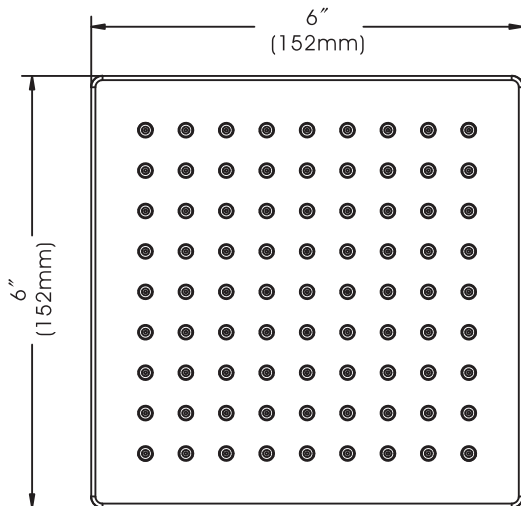

Cardania Series Shower Head

Model No. : 192-7272

- * 6" Single Function Plastic Shower Head
- * Flow Rate: 1.5 GPM (5.7 L/MIN) MAX @ 80PSI
- * 100% Pressure System Tested
- * Lifetime Limited Warranty; 5 year warranty from date of purchase for Commercial use

Project / Job Name	
Architect / Engineer	
Contractor	
Model	
Quantity	

Model No. :

192-6966 (CH)
 192-6967 (BN *Spotless* PVD)
 192-7018 (ORB)
 192-7271 (MB)
 192-7272 (MG) (Shown Model)

Shower Head Function :