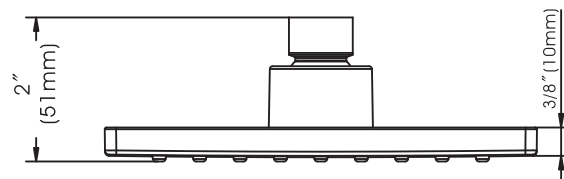

Cardania Series Shower Head

Model No. : 192-7272

- * 6" Single Function Plastic Shower Head
- * Flow Rate: 1.5 GPM (5.7 L/MIN) MAX @ 80PSI
- * 100% Pressure System Tested
- * Lifetime Limited Warranty; 5 year warranty from date of purchase for Commercial use

Project / Job Name	
Architect / Engineer	
Contractor	
Model	
Quantity	

Model No. :

192-6966 (CH)
 192-6967 (BN *Spotless* PVD)
 192-7018 (ORB)
 192-7271 (MB)
 192-7272 (MG) (Shown Model)

Shower Head Function :