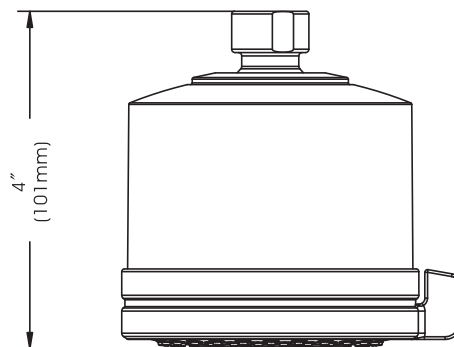

## Casmir Series Six Function Shower Head

### Model No. : 192-7281

- \* 3-1/2" Six Function Shower Head
- \* Flow Rate: 1.5 GPM (5.7 L/MIN) MAX @ 80PSI
- \* 100% Pressure System Tested
- \* Lifetime Limited Warranty; 5 year warranty from date of purchase for Commercial use.

### Shower Head Functions :