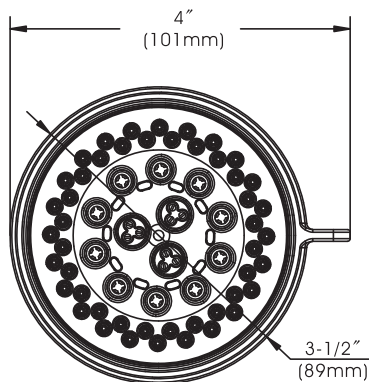

## Casmir Series Six Function Shower Head

### Model No. : 192-7281

- \* 3-1/2" Six Function Shower Head
- \* Flow Rate: 1.5 GPM (5.7 L/MIN) MAX @ 80PSI
- \* 100% Pressure System Tested
- \* Lifetime Limited Warranty; 5 year warranty from date of purchase for Commercial use.

### Model No. :

192-6792 (CH)   
  192-6793 (BN *Spotless PVD*)   
  192-7281 (MB) **(Shown Model)**   
  192-7282 (MG)

### Shower Head Functions :