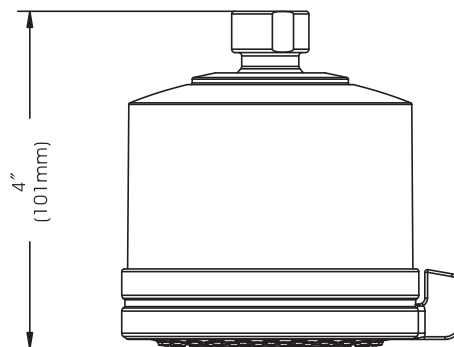

Casmir Series Six Function Shower Head

Model No. : 192-7282

- * 3-1/2" Six Function Shower Head
- * Flow Rate: 1.5 GPM (5.7 L/MIN) MAX @ 80PSI
- * 100% Pressure System Tested
- * Lifetime Limited Warranty; 5 year warranty from date of purchase for Commercial use.

Project / Job Name	
Architect / Engineer	
Contractor	
Model	
Quantity	

Model No. :

192-6792 (CH)
 192-6793 (BN *Spotless PVD*)
 192-7281 (MB)
 192-7282 (MG)
 (Shown Model)

Shower Head Functions :