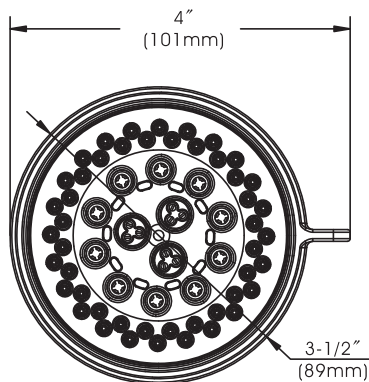

Casmir Series Six Function Shower Head

Model No. : 192-7282

- * 3-1/2" Six Function Shower Head
- * Flow Rate: 1.5 GPM (5.7 L/MIN) MAX @ 80PSI
- * 100% Pressure System Tested
- * Lifetime Limited Warranty; 5 year warranty from date of purchase for Commercial use.

Project / Job Name	
Architect / Engineer	
Contractor	
Model	
Quantity	

Model No. :

192-6792 (CH)
 192-6793 (BN *Spotless PVD*)
 192-7281 (MB)
 192-7282 (MG)
 (Shown Model)

Shower Head Functions :