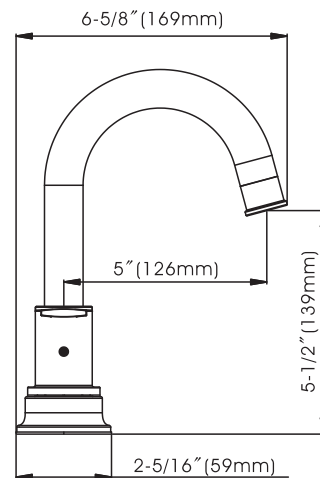

## Westdale - Two Handle Bathroom Faucet

- \* 4" Centerset, 3 Hole Installation
- \* 5-1/2" High and 5" Long Stainless Steel Spout, Zinc Handles
- \* Brass Waterway Construction with 1/2"-14 NPSM Connections
- \* Includes Easy Clean Push Style Pop-Up Drain with "Drain Safeguard" - Safely keeps most items from washing down the drain.
- \* 1/4 Turn Premium Grade Ceramic Cartridges (Type I)
- \* Flow Rate: 1.2 GPM (4.5L/MIN) MAX @ 60PSI
- \* 100% Pressure System Tested
- \* Lifetime Limited Warranty; 5 year Warranty from Date of Purchase for Commercial Use

### Model No. :

192-8091 (CH)  
(Shown Model)

192-8092 (BN)

192-8093 (MB)

192-8094 (BS)