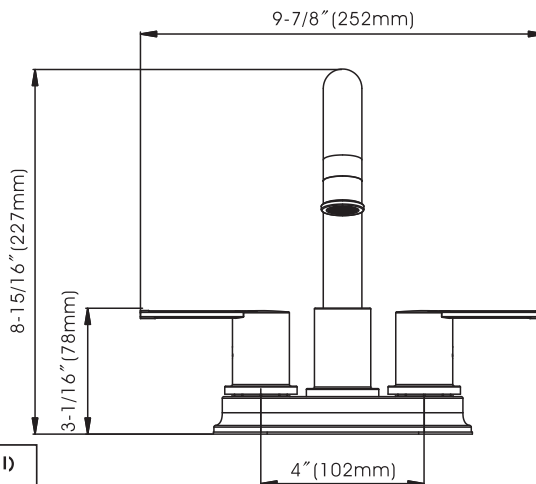

## Westdale - Two Handle Bathroom Faucet

- \* 4" Centerset, 3 Hole Installation
- \* 5-1/2" High and 5" Long Stainless Steel Spout, Zinc Handles
- \* Brass Waterway Construction with 1/2"-14 NPSM Connections
- \* Includes Easy Clean Push Style Pop-Up Drain with "Drain Safeguard" - Safely keeps most items from washing down the drain.
- \* 1/4 Turn Premium Grade Ceramic Cartridges (Type I)
- \* Flow Rate: 1.2 GPM (4.5L/MIN) MAX @ 60PSI
- \* 100% Pressure System Tested
- \* Lifetime Limited Warranty; 5 year Warranty from Date of Purchase for Commercial Use

### Model No. :

192-8091 (CH)  
(Shown Model)

192-8092 (BN)

192-8093 (MB)

192-8094 (BS)