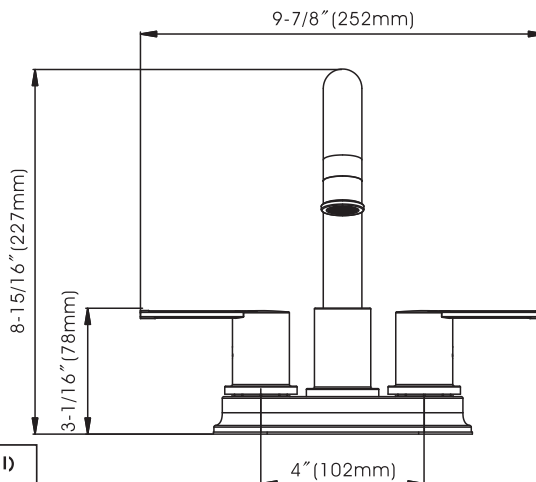

Westdale - Two Handle Bathroom Faucet

- * 4" Centerset, 3 Hole Installation
- * 5-1/2" High and 5" Long Stainless Steel Spout, Zinc Handles
- * Brass Waterway Construction with 1/2"-14 NPSM Connections
- * Includes Easy Clean Push Style Pop-Up Drain with "Drain Safeguard" - Safely keeps most items from washing down the drain.
- * 1/4 Turn Premium Grade Ceramic Cartridges (Type I)
- * Flow Rate: 1.2 GPM (4.5L/MIN) MAX @ 60PSI
- * 100% Pressure System Tested
- * Lifetime Limited Warranty; 5 year Warranty from Date of Purchase for Commercial Use

Project / Job Name	
Architect / Engineer	
Contractor	
Model	
Quantity	

Model No. :

192-8091 (CH)

192-8092 (BN)
(Shown Model)

192-8093 (MB)

192-8094 (BS)

Cartridge (Type I)

Product Compliance: