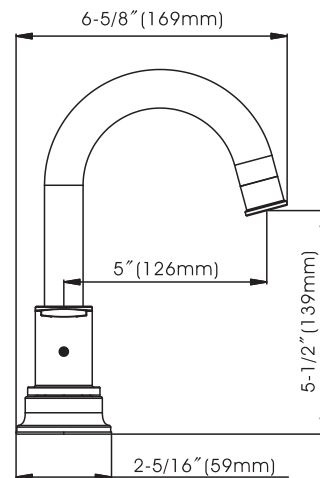

Westdale - Two Handle Bathroom Faucet

- * 4" Centerset, 3 Hole Installation
- * 5-1/2" High and 5" Long Stainless Steel Spout, Zinc Handles
- * Brass Waterway Construction with 1/2"-14 NPSM Connections
- * Includes Easy Clean Push Style Pop-Up Drain with "Drain Safeguard" - Safely keeps most items from washing down the drain.
- * 1/4 Turn Premium Grade Ceramic Cartridges (Type I)
- * Flow Rate: 1.2 GPM (4.5L/MIN) MAX @ 60PSI
- * 100% Pressure System Tested
- * Lifetime Limited Warranty; 5 year Warranty from Date of Purchase for Commercial Use

Project / Job Name	
Architect / Engineer	
Contractor	
Model	
Quantity	

Model No. :

192-8091 (CH)

192-8092 (BN)
(Shown Model)

192-8093 (MB)

192-8094 (BS)

Cartridge (Type I)

Product Compliance: