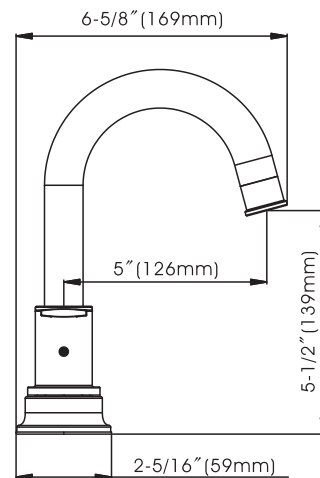

## Westdale - Two Handle Bathroom Faucet

- \* 4" Centerset, 3 Hole Installation
- \* 5-1/2" High and 5" Long Stainless Steel Spout, Zinc Handles
- \* Brass Waterway Construction with 1/2"-14 NPSM Connections
- \* Includes Easy Clean Push Style Pop-Up Drain with "Drain Safeguard" - Safely keeps most items from washing down the drain.
- \* 1/4 Turn Premium Grade Ceramic Cartridges (Type I)
- \* Flow Rate: 1.2 GPM (4.5L/MIN) MAX @ 60PSI
- \* 100% Pressure System Tested
- \* Lifetime Limited Warranty; 5 year Warranty from Date of Purchase for Commercial Use

### Model No. :

192-8091 (CH)

192-8092 (BN)

192-8093 (MB)  
(Shown Model)

192-8094 (BS)