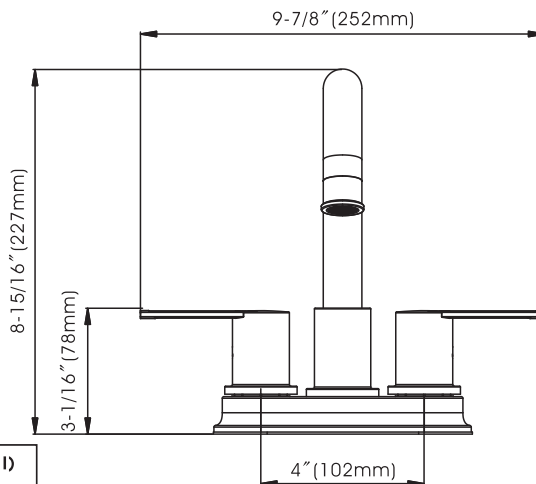

## Westdale - Two Handle Bathroom Faucet

- \* 4" Centerset, 3 Hole Installation
- \* 5-1/2" High and 5" Long Stainless Steel Spout, Zinc Handles
- \* Brass Waterway Construction with 1/2"-14 NPSM Connections
- \* Includes Easy Clean Push Style Pop-Up Drain with "Drain Safeguard" - Safely keeps most items from washing down the drain.
- \* 1/4 Turn Premium Grade Ceramic Cartridges (Type I)
- \* Flow Rate: 1.2 GPM (4.5L/MIN) MAX @ 60PSI
- \* 100% Pressure System Tested
- \* Lifetime Limited Warranty; 5 year Warranty from Date of Purchase for Commercial Use

### Model No. :

192-8091 (CH)

192-8092 (BN)

192-8093 (MB)  
(Shown Model)

192-8094 (BS)