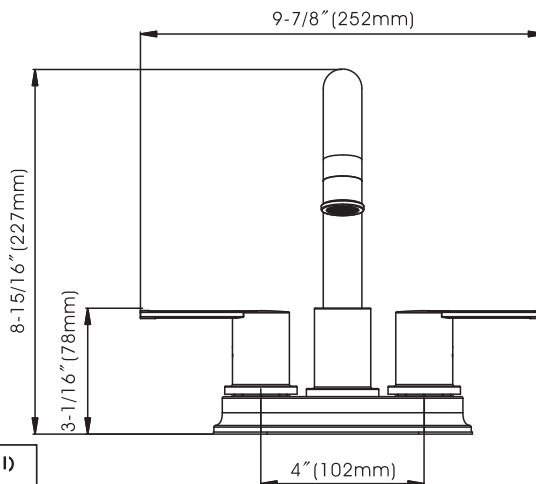

## Westdale - Two Handle Bathroom Faucet

- \* 4" Centerset, 3 Hole Installation
- \* 5-1/2" High and 5" Long Stainless Steel Spout, Zinc Handles
- \* Brass Waterway Construction with 1/2"-14 NPSM Connections
- \* Includes Easy Clean Push Style Pop-Up Drain with "Drain Safeguard" - Safely keeps most items from washing down the drain.
- \* 1/4 Turn Premium Grade Ceramic Cartridges (Type I)
- \* Flow Rate: 1.2 GPM (4.5L/MIN) MAX @ 60PSI
- \* 100% Pressure System Tested
- \* Lifetime Limited Warranty; 5 year Warranty from Date of Purchase for Commercial Use

### Model No. :

- 192-8091 (CH)
  192-8092 (BN)
  192-8093 (MB)
  192-8094 (BS) (Shown Model)

- Product Compliance:**
- ASME A112.18.1 / CSA B125.1
  - NSF 61 - Section 9
  - NSF 372 (Low Lead Content)
  - ANSI A117.1 (ADA)
  - EPA - Water Sense