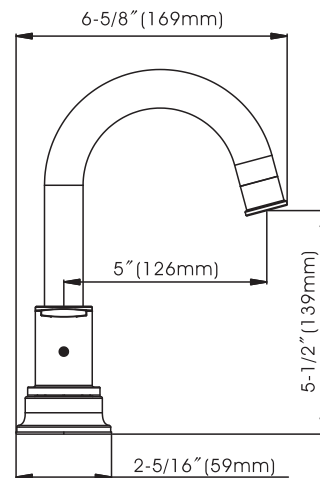

## Westdale - Two Handle Bathroom Faucet

- \* 4" Centerset, 3 Hole Installation
- \* 5-1/2" High and 5" Long Stainless Steel Spout, Zinc Handles
- \* Brass Waterway Construction with 1/2"-14 NPSM Connections
- \* Includes Easy Clean Push Style Pop-Up Drain with "Drain Safeguard" - Safely keeps most items from washing down the drain.
- \* 1/4 Turn Premium Grade Ceramic Cartridges (Type I)
- \* Flow Rate: 1.2 GPM (4.5L/MIN) MAX @ 60PSI
- \* 100% Pressure System Tested
- \* Lifetime Limited Warranty; 5 year Warranty from Date of Purchase for Commercial Use

### Model No. :

- 192-8091 (CH)
  192-8092 (BN)
  192-8093 (MB)
  192-8094 (BS) (Shown Model)

- Product Compliance:**
- ASME A112.18.1 / CSA B125.1
  - NSF 61 - Section 9
  - NSF 372 (Low Lead Content)
  - ANSI A117.1 (ADA)
  - EPA - Water Sense