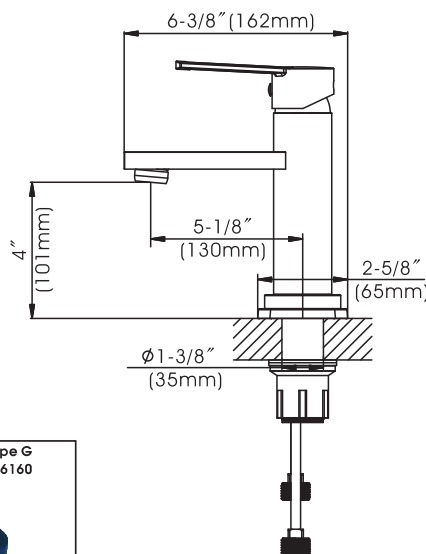

## Westdale - Single Handle Bathroom Faucet

- \* 4" High and 5-1/8" Long Stainless Steel Spout, Zinc Handle, Zinc Body
- \* Includes Removable Stainless Steel Deck Plate for 1 or 3 Hole Installation
- \* Includes Easy Clean Push Style Pop-Up Drain with "Drain Safeguard" - Safely Keeps Most Items from Washing Down the Drain
- \* Brass and Copper Waterway Construction with 1/2" -14 NPSM Connection
- \* Premium Grade Ceramic Cartridge (Type G)
- \* Flow Rate: 1.2 GPM (4.5L/MIN) MAX @ 60PSI
- \* 100% Pressure System Tested
- \* Lifetime Limited Warranty; 5 year Warranty from Date of Purchase for Commercial Use

### Model No. :

192-8095 (CH)

192-8096 (BN)  
(Shown Model)

192-8097 (MB)

192-8098 (BS)

- Product Compliance:**
- ASME A112.18.1 / CSA B125.1
  - NSF 61 - Section 9
  - NSF 372 (Low Lead Content)
  - ANSI A117.1 (ADA)
  - EPA - Water Sense