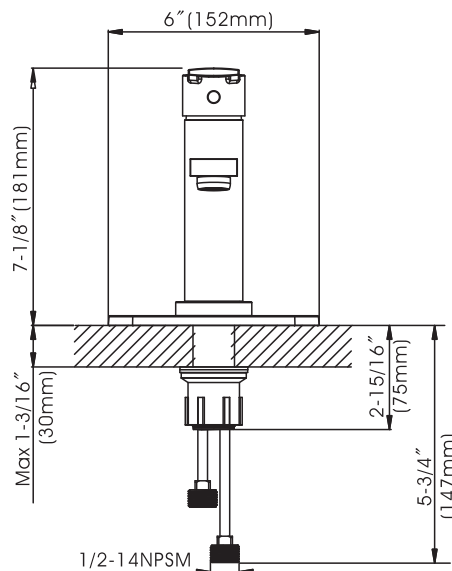

## Westdale - Single Handle Bathroom Faucet

- \* 4" High and 5-1/8" Long Stainless Steel Spout, Zinc Handle, Zinc Body
- \* Includes Removable Stainless Steel Deck Plate for 1 or 3 Hole Installation
- \* Includes Easy Clean Push Style Pop-Up Drain with "Drain Safeguard" - Safely Keeps Most Items from Washing Down the Drain
- \* Brass and Copper Waterway Construction with 1/2" -14 NPSM Connection
- \* Premium Grade Ceramic Cartridge (Type G)
- \* Flow Rate: 1.2 GPM (4.5L/MIN) MAX @ 60PSI
- \* 100% Pressure System Tested
- \* Lifetime Limited Warranty; 5 year Warranty from Date of Purchase for Commercial Use

### Model No. :

192-8095 (CH)

192-8096 (BN)  
(Shown Model)

192-8097 (MB)

192-8098 (BS)

- Product Compliance:**
- ASME A112.18.1 / CSA B125.1
  - NSF 61 - Section 9
  - NSF 372 (Low Lead Content)
  - ANSI A117.1 (ADA)
  - EPA - Water Sense