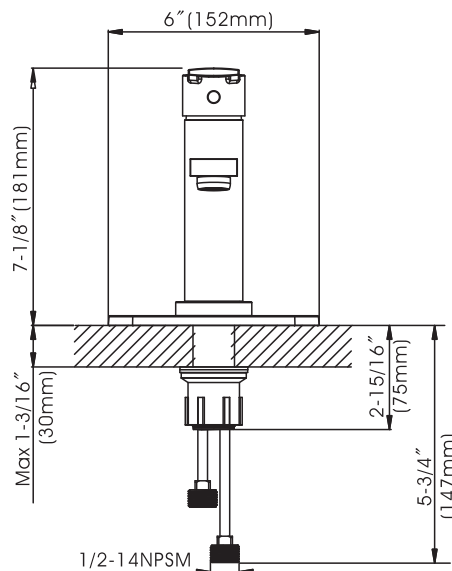

Westdale - Single Handle Bathroom Faucet

- * 4" High and 5-1/8" Long Stainless Steel Spout, Zinc Handle, Zinc Body
- * Includes Removable Stainless Steel Deck Plate for 1 or 3 Hole Installation
- * Includes Easy Clean Push Style Pop-Up Drain with "Drain Safeguard" - Safely Keeps Most Items from Washing Down the Drain
- * Brass and Copper Waterway Construction with 1/2" -14 NPSM Connection
- * Premium Grade Ceramic Cartridge (Type G)
- * Flow Rate: 1.2 GPM (4.5L/MIN) MAX @ 60PSI
- * 100% Pressure System Tested
- * Lifetime Limited Warranty; 5 year Warranty from Date of Purchase for Commercial Use

Project / Job Name	
Architect / Engineer	
Contractor	
Model	
Quantity	

Model No. :

192-8095 (CH)

192-8096 (BN)

192-8097 (MB)
(Shown Model)

192-8098 (BS)

- Product Compliance:**
- ASME A112.18.1 / CSA B125.1
 - NSF 61 - Section 9
 - NSF 372 (Low Lead Content)
 - ANSI A117.1 (ADA)
 - EPA - Water Sense