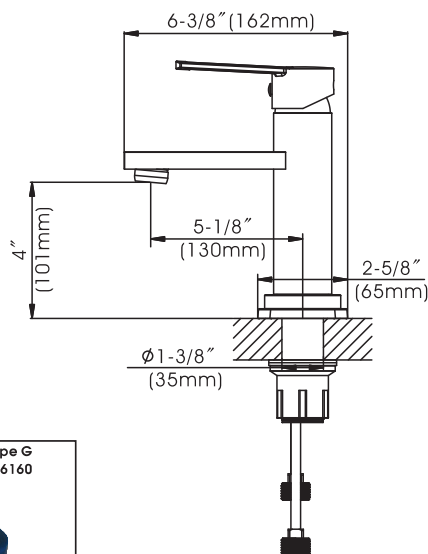

Westdale - Single Handle Bathroom Faucet

- * 4" High and 5-1/8" Long Stainless Steel Spout, Zinc Handle, Zinc Body
- * Includes Removable Stainless Steel Deck Plate for 1 or 3 Hole Installation
- * Includes Easy Clean Push Style Pop-Up Drain with "Drain Safeguard" - Safely Keeps Most Items from Washing Down the Drain
- * Brass and Copper Waterway Construction with 1/2" -14 NPSM Connection
- * Premium Grade Ceramic Cartridge (Type G)
- * Flow Rate: 1.2 GPM (4.5L/MIN) MAX @ 60PSI
- * 100% Pressure System Tested
- * Lifetime Limited Warranty; 5 year Warranty from Date of Purchase for Commercial Use

Project / Job Name	
Architect / Engineer	
Contractor	
Model	
Quantity	

Model No. :

192-8095 (CH)

192-8096 (BN)

192-8097 (MB)
(Shown Model)

192-8098 (BS)

- Product Compliance:**
- ASME A112.18.1 / CSA B125.1
 - NSF 61 - Section 9
 - NSF 372 (Low Lead Content)
 - ANSI A117.1 (ADA)
 - EPA - Water Sense