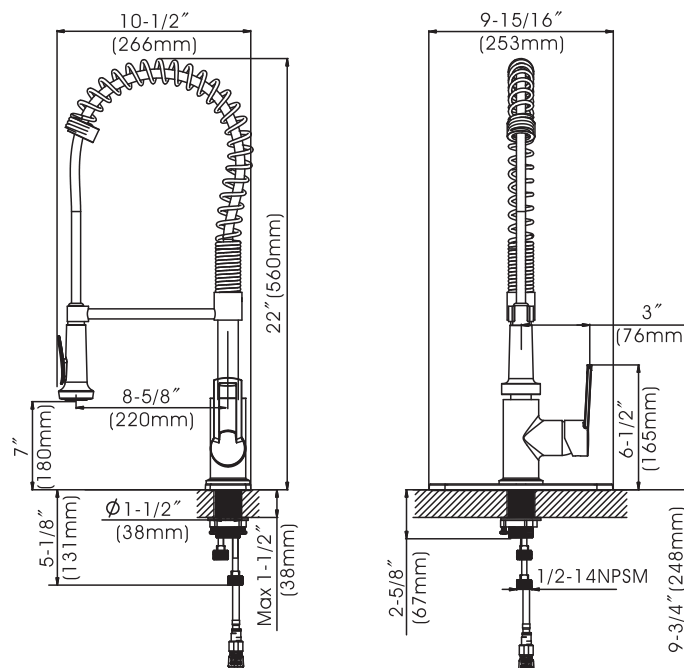

Westdale - Single Handle Coil Kitchen Faucet

- * Includes a Removable Stainless Steel Deck Plate for 1 or 3 Hole Installation
- * 7" High and 8-5/8" Long, 360° Swing, Stainless Steel Coil Spout
- * Zinc Handle, Zinc Body
- * Brass and Copper Waterway Construction with 1/2"-14 NPSM Connection
- * Matching 2 Function (Spray & Stream) Spray Head
- * 59" Quick Connect Flexible Nylon Hose
- * Premium Grade Ceramic Cartridge (Type G)
- * Flow Rate: 1.8GPM (6.8L/MIN)MAX @ 60PSI
- * 100% Pressure System Tested
- * Lifetime Limited Warranty; 5 year Warranty from Date of Purchase for Commercial Use

Project / Job Name	
Architect / Engineer	
Contractor	
Model	
Quantity	

Model No. :

192-8103 (CH)

192-8104 (BN)
 (Shown Model)

192-8105 (MB)

192-8106 (BS)

- Product Compliance:**
- ASME A112.18.1 / CSA B125.1
 - NSF 61 - Section 9
 - NSF 372 (Low Lead Content)
 - ANSI A117.1 (ADA)