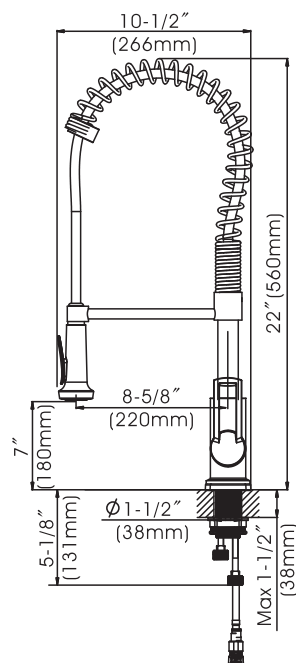

## Westdale - Single Handle Coil Kitchen Faucet

- \* Includes a Removable Stainless Steel Deck Plate for 1 or 3 Hole Installation
- \* 7" High and 8-5/8" Long, 360° Swing, Stainless Steel Coil Spout
- \* Zinc Handle, Zinc Body
- \* Brass and Copper Waterway Construction with 1/2"-14 NPSM Connection
- \* Matching 2 Function (Spray & Stream) Spray Head
- \* 59" Quick Connect Flexible Nylon Hose
- \* Premium Grade Ceramic Cartridge (Type G)
- \* Flow Rate: 1.8GPM (6.8L/MIN)MAX @ 60PSI
- \* 100% Pressure System Tested
- \* Lifetime Limited Warranty; 5 year Warranty from Date of Purchase for Commercial Use

### Model No. :

192-8103 (CH)

192-8104 (BN)

192-8105 (MB)  
(Shown Model)

192-8106 (BS)