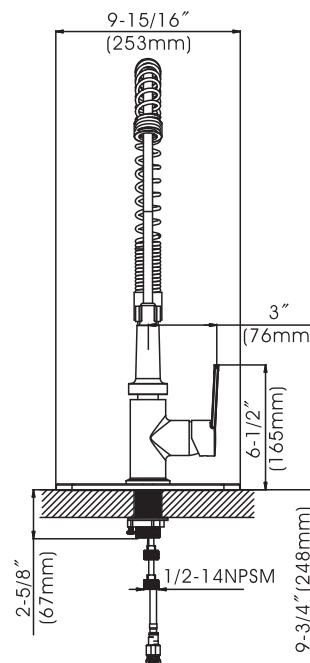

## Westdale - Single Handle Coil Kitchen Faucet

- \* Includes a Removable Stainless Steel Deck Plate for 1 or 3 Hole Installation
- \* 7" High and 8-5/8" Long, 360° Swing, Stainless Steel Coil Spout
- \* Zinc Handle, Zinc Body
- \* Brass and Copper Waterway Construction with 1/2"-14 NPSM Connection
- \* Matching 2 Function (Spray & Stream) Spray Head
- \* 59" Quick Connect Flexible Nylon Hose
- \* Premium Grade Ceramic Cartridge (Type G)
- \* Flow Rate: 1.8GPM (6.8L/MIN)MAX @ 60PSI
- \* 100% Pressure System Tested
- \* Lifetime Limited Warranty; 5 year Warranty from Date of Purchase for Commercial Use

### Model No. :

192-8103 (CH)

192-8104 (BN)

192-8105 (MB)  
(Shown Model)

192-8106 (BS)