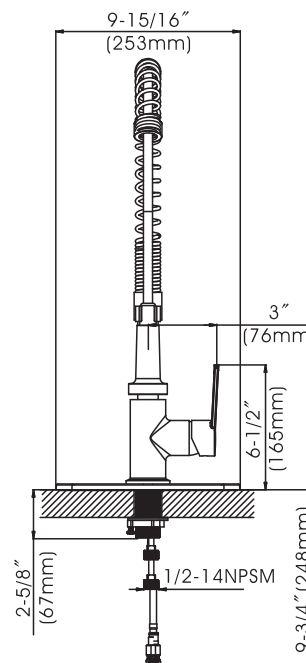

Westdale - Single Handle Coil Kitchen Faucet

- * Includes a Removable Stainless Steel Deck Plate for 1 or 3 Hole Installation
- * 7" High and 8-5/8" Long, 360° Swing, Stainless Steel Coil Spout
- * Zinc Handle, Zinc Body
- * Brass and Copper Waterway Construction with 1/2"-14 NPSM Connection
- * Matching 2 Function (Spray & Stream) Spray Head
- * 59" Quick Connect Flexible Nylon Hose
- * Premium Grade Ceramic Cartridge (Type G)
- * Flow Rate: 1.8GPM (6.8L/MIN)MAX @ 60PSI
- * 100% Pressure System Tested
- * Lifetime Limited Warranty; 5 year Warranty from Date of Purchase for Commercial Use

Project / Job Name	
Architect / Engineer	
Contractor	
Model	
Quantity	

Model No. :

192-8103 (CH)

192-8104 (BN)

192-8105 (MB)

192-8106 (BS)
(Shown Model)

- Product Compliance:**
- ASME A112.18.1 / CSA B125.1
 - NSF 61 - Section 9
 - NSF 372 (Low Lead Content)
 - ANSI A117.1 (ADA)