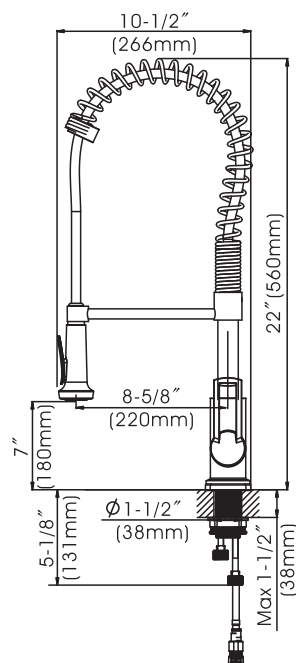

Westdale - Single Handle Coil Kitchen Faucet

- * Includes a Removable Stainless Steel Deck Plate for 1 or 3 Hole Installation
- * 7" High and 8-5/8" Long, 360° Swing, Stainless Steel Coil Spout
- * Zinc Handle, Zinc Body
- * Brass and Copper Waterway Construction with 1/2"-14 NPSM Connection
- * Matching 2 Function (Spray & Stream) Spray Head
- * 59" Quick Connect Flexible Nylon Hose
- * Premium Grade Ceramic Cartridge (Type G)
- * Flow Rate: 1.8GPM (6.8L/MIN)MAX @ 60PSI
- * 100% Pressure System Tested
- * Lifetime Limited Warranty; 5 year Warranty from Date of Purchase for Commercial Use

Project / Job Name	
Architect / Engineer	
Contractor	
Model	
Quantity	

Model No. :

192-8103 (CH)

192-8104 (BN)

192-8105 (MB)

192-8106 (BS)
(Shown Model)

- Product Compliance:**
- ASME A112.18.1 / CSA B125.1
 - NSF 61 - Section 9
 - NSF 372 (Low Lead Content)
 - ANSI A117.1 (ADA)