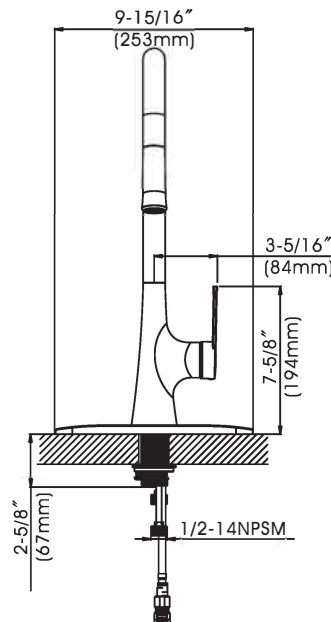

# Westdale - Single Handle Pull-Down Kitchen Faucet

- \* Includes a Removable Stainless Steel Deck Plate for 1 or 3 Hole Installation
- \* 8-5/8" High and 9-1/4" Long, 360° Swing, Stainless Steel Spout
- \* Zinc Handle, Zinc Body
- \* Stainless Steel and Copper Waterway Construction with 1/2"-14 NPSM Connection
- \* Matching Two Function (Spray & Stream) Pull-Down Spray Head
- \* 59" Quick Connect Flexible Nylon Hose
- \* Premium Grade Ceramic Cartridge (Type G)
- \* Flow Rate: 1.8GPM (6.8L/MIN)MAX @ 60PSI
- \* 100% Pressure System Tested
- \* Lifetime Limited Warranty; 5 year Warranty from Date of Purchase for Commercial Use

## Model No. :

192-8107 (CH)  
 (Shown Model)

192-8108 (BN)

192-8109 (MB)

192-8110 (BS)

- Product Compliance:**
- ASME A112.18.1 / CSA B125.1
  - NSF 61 - Section 9
  - NSF 372 (Low Lead Content)
  - ANSI A117.1 (ADA)