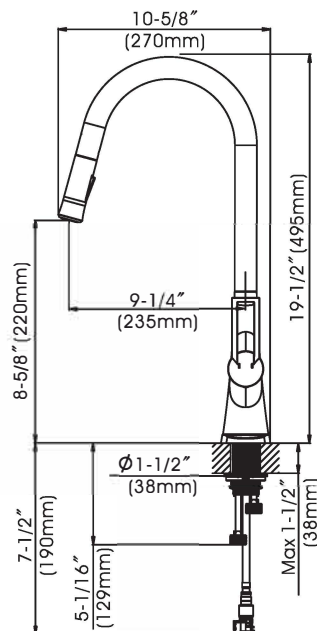

# Westdale - Single Handle Pull-Down Kitchen Faucet

- \* Includes a Removable Stainless Steel Deck Plate for 1 or 3 Hole Installation
- \* 8-5/8" High and 9-1/4" Long, 360° Swing, Stainless Steel Spout
- \* Zinc Handle, Zinc Body
- \* Stainless Steel and Copper Waterway Construction with 1/2"-14 NPSM Connection
- \* Matching Two Function (Spray & Stream) Pull-Down Spray Head
- \* 59" Quick Connect Flexible Nylon Hose
- \* Premium Grade Ceramic Cartridge (Type G)
- \* Flow Rate: 1.8GPM (6.8L/MIN)MAX @ 60PSI
- \* 100% Pressure System Tested
- \* Lifetime Limited Warranty; 5 year Warranty from Date of Purchase for Commercial Use

## Model No. :

192-8107 (CH)  
 (Shown Model)

192-8108 (BN)

192-8109 (MB)

192-8110 (BS)

- Product Compliance:**
- ASME A112.18.1 / CSA B125.1
  - NSF 61 - Section 9
  - NSF 372 (Low Lead Content)
  - ANSI A117.1 (ADA)