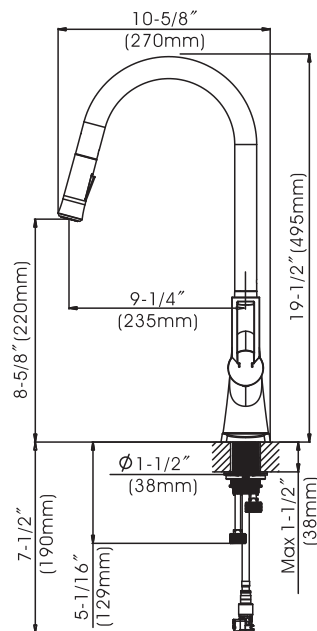

Westdale - Single Handle Pull-Down Kitchen Faucet

- * Includes a Removable Stainless Steel Deck Plate for 1 or 3 Hole Installation
- * 8-5/8" High and 9-1/4" Long, 360° Swing, Stainless Steel Spout
- * Zinc Handle, Zinc Body
- * Stainless Steel and Copper Waterway Construction with 1/2"-14 NPSM Connection
- * Matching Two Function (Spray & Stream) Pull-Down Spray Head
- * 59" Quick Connect Flexible Nylon Hose
- * Premium Grade Ceramic Cartridge (Type G)
- * Flow Rate: 1.8GPM (6.8L/MIN)MAX @ 60PSI
- * 100% Pressure System Tested
- * Lifetime Limited Warranty; 5 year Warranty from Date of Purchase for Commercial Use

Project / Job Name	
Architect / Engineer	
Contractor	
Model	
Quantity	

Model No. :

192-8107 (CH)

192-8108 (BN)

192-8109 (MB)
(Shown Model)

192-8110 (BS)

Product Compliance:

- ASME A112.18.1 / CSA B125.1
- NSF 61 - Section 9
- NSF 372 (Low Lead Content)
- ANSI A117.1 (ADA)