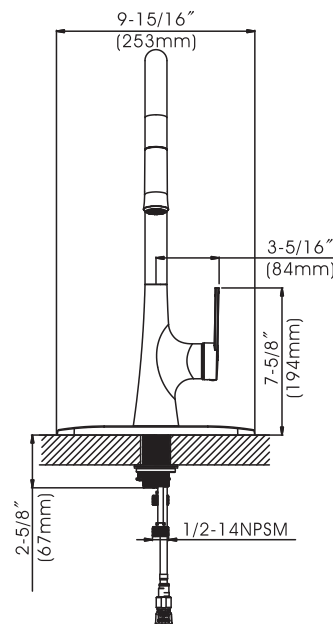

Westdale - Single Handle Pull-Down Kitchen Faucet

- * Includes a Removable Stainless Steel Deck Plate for 1 or 3 Hole Installation
- * 8-5/8" High and 9-1/4" Long, 360° Swing, Stainless Steel Spout
- * Zinc Handle, Zinc Body
- * Stainless Steel and Copper Waterway Construction with 1/2"-14 NPSM Connection
- * Matching Two Function (Spray & Stream) Pull-Down Spray Head
- * 59" Quick Connect Flexible Nylon Hose
- * Premium Grade Ceramic Cartridge (Type G)
- * Flow Rate: 1.8GPM (6.8L/MIN)MAX @ 60PSI
- * 100% Pressure System Tested
- * Lifetime Limited Warranty; 5 year Warranty from Date of Purchase for Commercial Use

Project / Job Name	
Architect / Engineer	
Contractor	
Model	
Quantity	

Model No. :

192-8107 (CH)

192-8108 (BN)

192-8109 (MB)
(Shown Model)

192-8110 (BS)

Product Compliance:

- ASME A112.18.1 / CSA B125.1
- NSF 61 - Section 9
- NSF 372 (Low Lead Content)
- ANSI A117.1 (ADA)