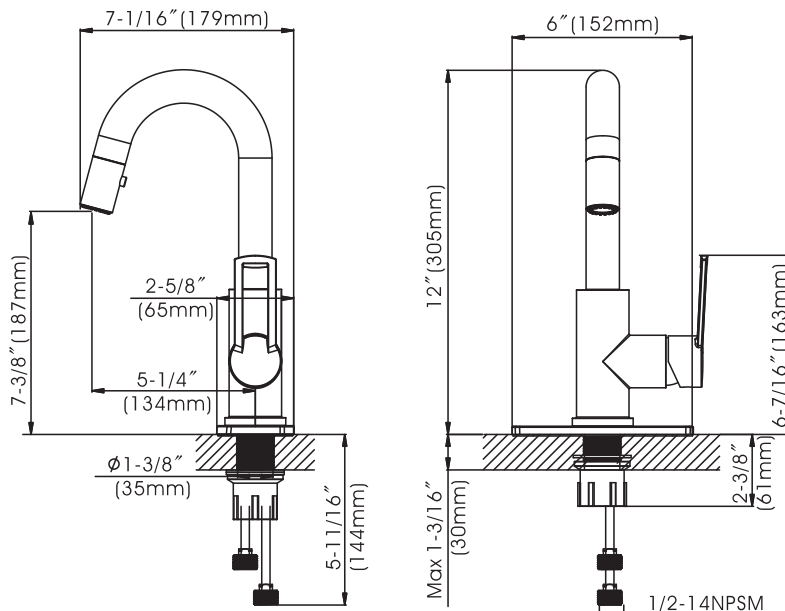

Westdale - Single Handle Pull-Down Bathroom Faucet

- * 7-3/8" High and 5-1/4" Long Stainless Steel Spout, Zinc Handle, Zinc Body
- * Includes Removable Stainless Steel Deck Plate for 1 or 3 Hole Installation
- * Matching Two Function (Spray & Stream) Pull-Down Spray Head
- * 59" Quick Connect Flexible Nylon Hose
- * Includes Easy Clean Push Style Pop-Up Drain with "Drain Safeguard" - Safely Keeps Most Items from Washing Down the Drain
- * Brass and Copper Waterway Construction with 1/2" -14 NPSM Connection
- * Premium Grade Ceramic Cartridge (Type G)
- * Flow Rate: 1.2 GPM (4.5L/MIN) MAX @ 60PSI
- * 100% Pressure System Tested
- * Lifetime Limited Warranty; 5 year Warranty from Date of Purchase for Commercial Use

Project / Job Name	
Architect / Engineer	
Contractor	
Model	
Quantity	

Model No. :

192-8111 (CH)
(Shown Model)

192-8112 (BN)

192-8113 (MB)

192-8114 (BS)

- Product Compliance:**
- ASME A112.18.1 / CSA B125.1
 - NSF 61 - Section 9
 - NSF 372 (Low Lead Content)
 - ANSI A117.1 (ADA)
 - EPA - Water Sense