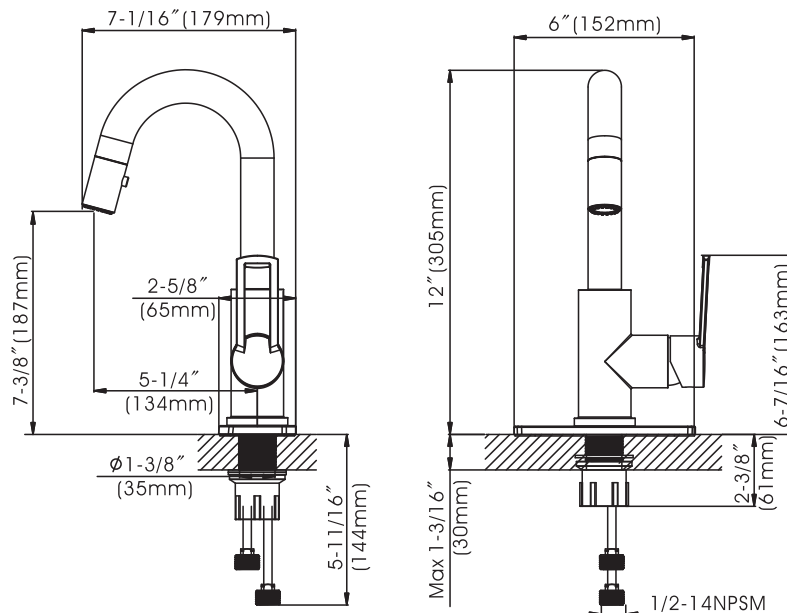

Westdale - Single Handle Pull-Down Bathroom Faucet

- * 7-3/8" High and 5-1/4" Long Stainless Steel Spout, Zinc Handle, Zinc Body
- * Includes Removable Stainless Steel Deck Plate for 1 or 3 Hole Installation
- * Matching Two Function (Spray & Stream) Pull-Down Spray Head
- * 59" Quick Connect Flexible Nylon Hose
- * Includes Easy Clean Push Style Pop-Up Drain with "Drain Safeguard" - Safely Keeps Most Items from Washing Down the Drain
- * Brass and Copper Waterway Construction with 1/2" -14 NPSM Connection
- * Premium Grade Ceramic Cartridge (Type G)
- * Flow Rate: 1.2 GPM (4.5L/MIN) MAX @ 60PSI
- * 100% Pressure System Tested
- * Lifetime Limited Warranty; 5 year Warranty from Date of Purchase for Commercial Use

Project / Job Name	
Architect / Engineer	
Contractor	
Model	
Quantity	

Model No. :

192-8111 (CH)

192-8112 (BN)
(Shown Model)

192-8113 (MB)

192-8114 (BS)

- Product Compliance:**
- ASME A112.18.1 / CSA B125.1
 - NSF 61 - Section 9
 - NSF 372 (Low Lead Content)
 - ANSI A117.1 (ADA)
 - EPA - Water Sense