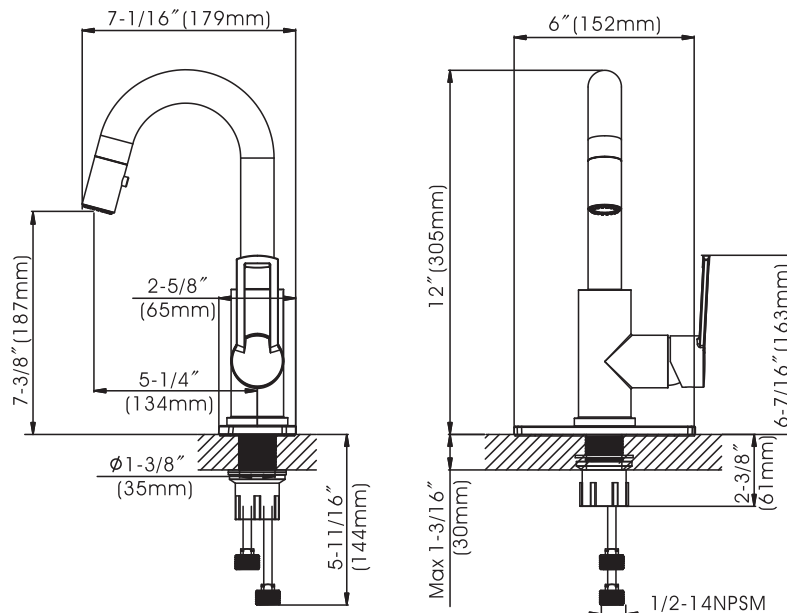

Westdale - Single Handle Pull-Down Bathroom Faucet

- * 7-3/8" High and 5-1/4" Long Stainless Steel Spout, Zinc Handle, Zinc Body
- * Includes Removable Stainless Steel Deck Plate for 1 or 3 Hole Installation
- * Matching Two Function (Spray & Stream) Pull-Down Spray Head
- * 59" Quick Connect Flexible Nylon Hose
- * Includes Easy Clean Push Style Pop-Up Drain with "Drain Safeguard" - Safely Keeps Most Items from Washing Down the Drain
- * Brass and Copper Waterway Construction with 1/2" -14 NPSM Connection
- * Premium Grade Ceramic Cartridge (Type G)
- * Flow Rate: 1.2 GPM (4.5L/MIN) MAX @ 60PSI
- * 100% Pressure System Tested
- * Lifetime Limited Warranty; 5 year Warranty from Date of Purchase for Commercial Use

Project / Job Name	
Architect / Engineer	
Contractor	
Model	
Quantity	

Model No. :

192-8111 (CH)

192-8112 (BN)

192-8113 (MB)
(Shown Model)

192-8114 (BS)

- Product Compliance:**
- ASME A112.18.1 / CSA B125.1
 - NSF 61 - Section 9
 - NSF 372 (Low Lead Content)
 - ANSI A117.1 (ADA)
 - EPA - Water Sense