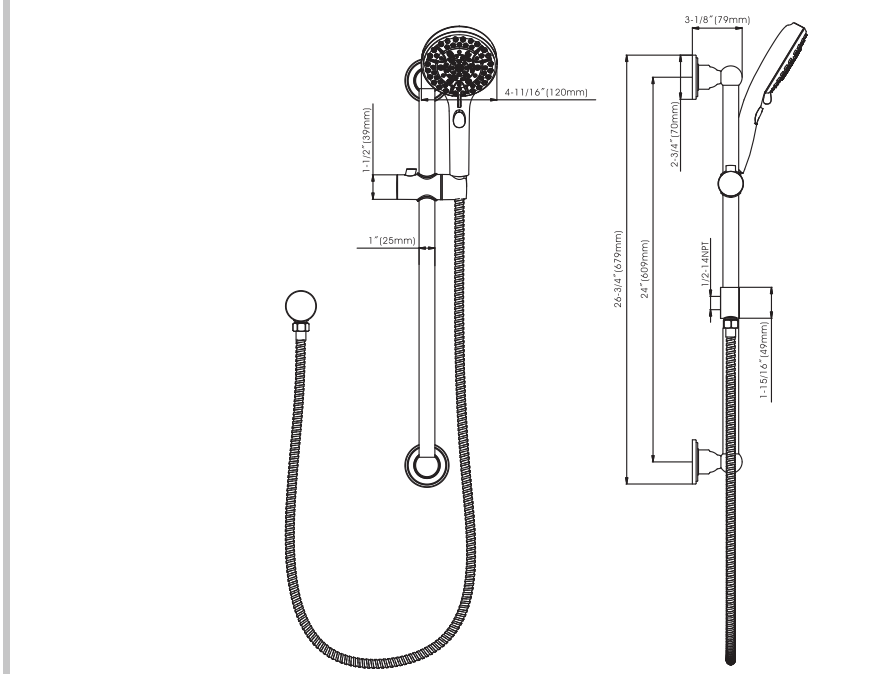

# Westdale - Hand-Held Shower with Slide Bar

- \* Solid Brass Waterway Construction with 1/2" -14NPT Connection
- \* 4-11/16" 10 Function Handheld Shower Head with 60" Hose
- \* 24" Stainless Steel Slide Bar
- \* Flow Rate: 1.5 GPM (5.7 L/MIN) MAX @ 80PSI
- \* 100% Pressure System Tested
- \* Lifetime Limited Warranty: 5 year Warranty from Date of Purchase for Commercial Use

Project / Job Name	
Architect / Engineer	
Contractor	
Model	
Quantity	

**Model No. :**

192-8119 (CH)     192-8120 (BN) **(Shown Model)**     192-8121 (MB)     192-8122 (BS)

**Product Compliance:**

- ASME A112.18.1 / CSA B125.1
- ANSI A117.1 (ADA) for Lever Handle Only
- ASSE 1016

\*Handle is ADA compliant when installed in accordance with ADA guidelines  
 \*DO NOT USE the slide bar as a grab bar