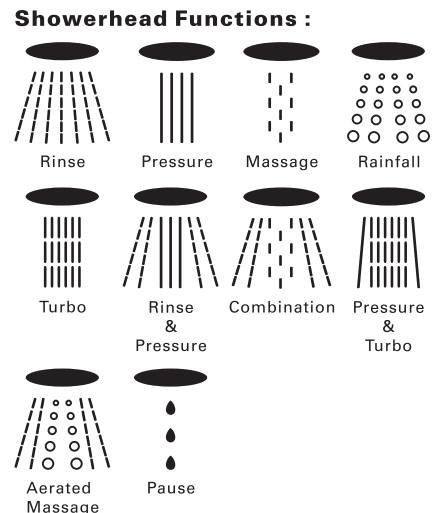

Product Compliance:

- ASME A112.18.1 / CSA B125.1
- ANSI A117.1 (ADA) for Lever Handle Only
- ASSE 1016

*Handle is ADA compliant when installed in accordance with ADA guidelines
*DO NOT USE the slide bar as a grab bar