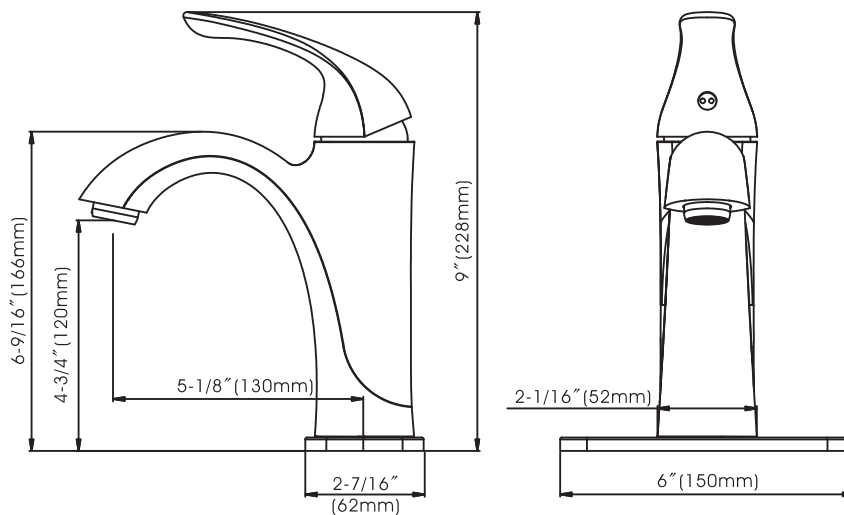

Noble - Single Handle Bathroom Faucet

- * Includes Zinc Deck Plate for 1 or 3 Hole Installation
- * Brass Pop-Up Drain Assembly with Lift Rod Included
- * 4-3/4" High and 5-1/8" Long Spout, 2PC Zinc Body with Zinc Handle
- * Brass Waterway Construction with 1/2" -14 NPSM Connection
- * Premium Grade Ceramic Cartridge (Type G)
- * Flow Rate: 1.2 GPM (4.5L/MIN) MAX @ 60PSI
- * 100% Pressure System Tested
- * Lifetime Limited Warranty; 5 year Warranty from Date of Purchase for Commercial Use

Project / Job Name	
Architect / Engineer	
Contractor	
Model	
Quantity	

Model No. :

192-8144 (CH)
(Shown Model)

192-8145 (BN *Spotless PVD*)

192-8146 (ORB)

- Product Compliance:**
- ASME A112.18.1 / CSA B125.1
 - NSF 61 - Section 9
 - NSF 372 (Low Lead Content)
 - ANSI A117.1 (ADA)
 - EPA - Water Sense