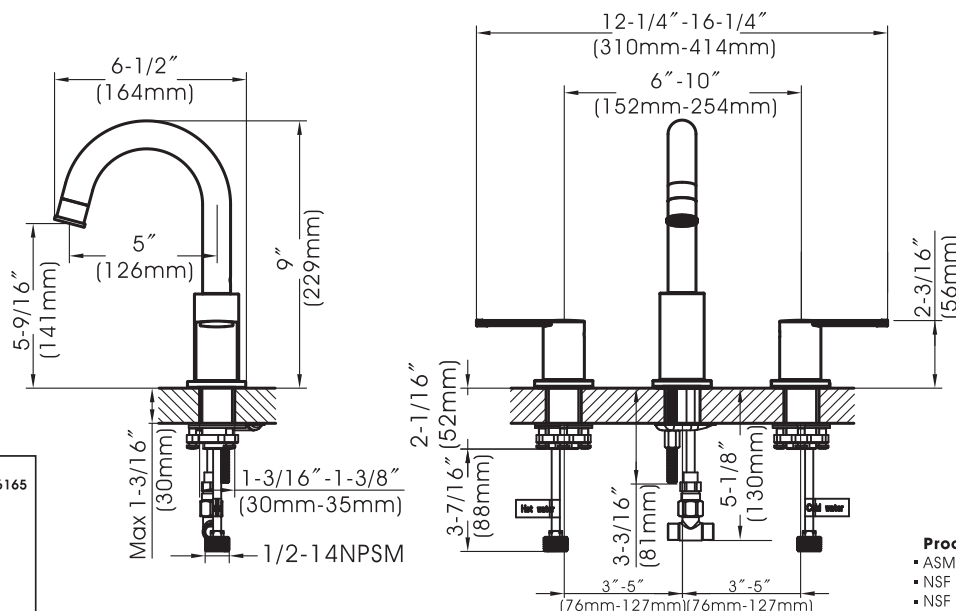

## Westdale - Widespread Two Handle Bathroom Faucet

- \* Widespread 6" - 10" Centerset, 3 Hole Installation
- \* 5-9/16" High and 5" Long 2 Piece Stainless Steel Spout, Zinc Handles
- \* Includes Easy Clean Push Style Pop-Up Drain with "Drain Safeguard" - Safely keeps most items from washing down the drain.
- \* 1/4 Turn Premium Grade Ceramic Cartridges (Type J)
- \* Flow Rate: 1.2 GPM (4.5L/MIN) MAX @ 60PSI
- \* 100% Pressure System Tested
- \* Lifetime Limited Warranty; 5 year Warranty from Date of Purchase for Commercial Use

### Model No. :

- 192-8148 (CH) (Shown Model)
  192-8149 (BN)
  192-8150 (MB)
  192-8151 (BS)

- Product Compliance:**
- ASME A112.18.1 / CSA B125.1
  - NSF 61 - Section 9
  - NSF 372 (Low Lead Content)
  - ANSI A117.1 (ADA)
  - EPA - Water Sense