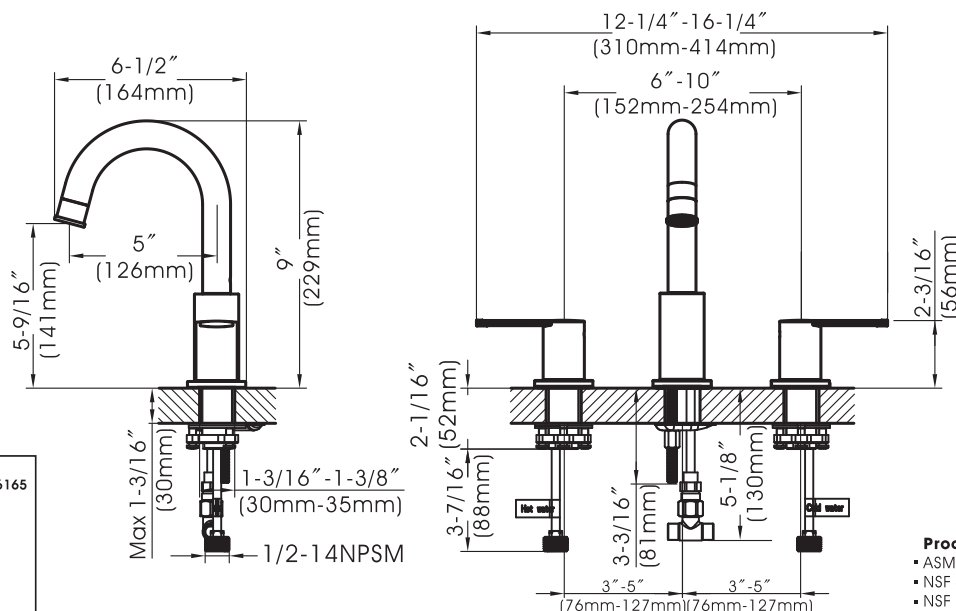

## Westdale - Widespread Two Handle Bathroom Faucet

- \* Widespread 6" - 10" Centerset, 3 Hole Installation
- \* 5-9/16" High and 5" Long 2 Piece Stainless Steel Spout, Zinc Handles
- \* Includes Easy Clean Push Style Pop-Up Drain with "Drain Safeguard" - Safely keeps most items from washing down the drain.
- \* 1/4 Turn Premium Grade Ceramic Cartridges (Type J)
- \* Flow Rate: 1.2 GPM (4.5L/MIN) MAX @ 60PSI
- \* 100% Pressure System Tested
- \* Lifetime Limited Warranty; 5 year Warranty from Date of Purchase for Commercial Use

### Model No. :

- 192-8148 (CH)     192-8149 (BN)     192-8150 (MB)     192-8151 (BS)
- (Shown Model)

- Product Compliance:**
- ASME A112.18.1 / CSA B125.1
  - NSF 61 - Section 9
  - NSF 372 (Low Lead Content)
  - ANSI A117.1 (ADA)
  - EPA - Water Sense