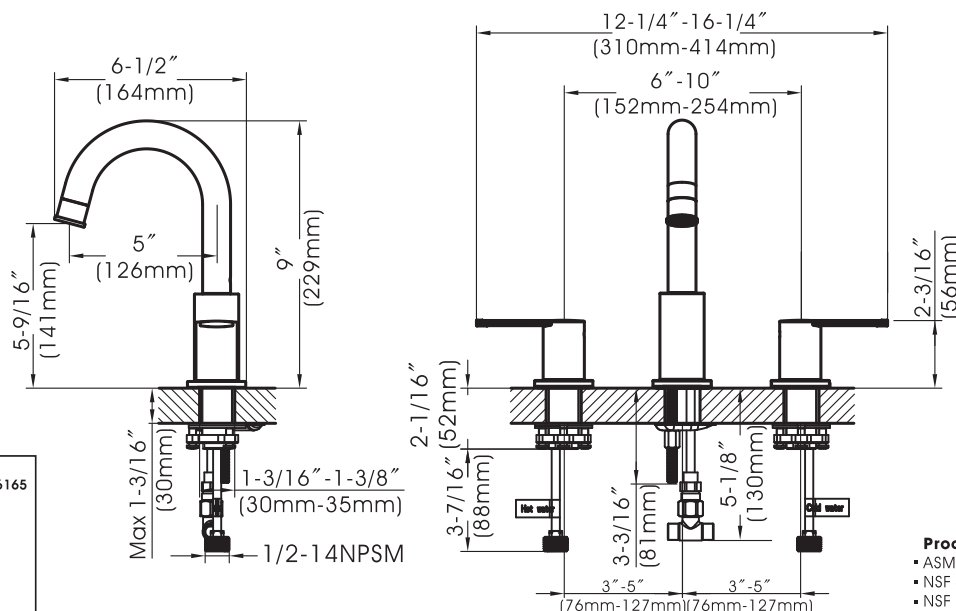

## Westdale - Widespread Two Handle Bathroom Faucet

- \* Widespread 6" - 10" Centerset, 3 Hole Installation
- \* 5-9/16" High and 5" Long 2 Piece Stainless Steel Spout, Zinc Handles
- \* Includes Easy Clean Push Style Pop-Up Drain with "Drain Safeguard" - Safely keeps most items from washing down the drain.
- \* 1/4 Turn Premium Grade Ceramic Cartridges (Type J)
- \* Flow Rate: 1.2 GPM (4.5L/MIN) MAX @ 60PSI
- \* 100% Pressure System Tested
- \* Lifetime Limited Warranty; 5 year Warranty from Date of Purchase for Commercial Use

### Model No. :

- 192-8148 (CH)   
  192-8149 (BN)   
  192-8150 (MB) (Shown Model)   
  192-8151 (BS)

- Product Compliance:**
- ASME A112.18.1 / CSA B125.1
  - NSF 61 - Section 9
  - NSF 372 (Low Lead Content)
  - ANSI A117.1 (ADA)
  - EPA - Water Sense