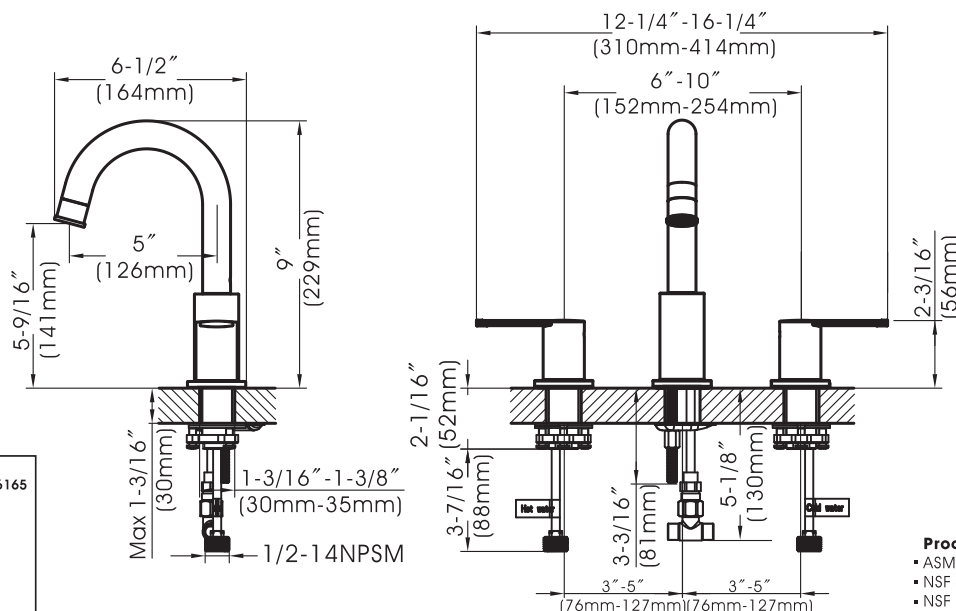

Westdale - Widespread Two Handle Bathroom Faucet

- * Widespread 6" - 10" Centerset, 3 Hole Installation
- * 5-9/16" High and 5" Long 2 Piece Stainless Steel Spout, Zinc Handles
- * Includes Easy Clean Push Style Pop-Up Drain with "Drain Safeguard" - Safely keeps most items from washing down the drain.
- * 1/4 Turn Premium Grade Ceramic Cartridges (Type J)
- * Flow Rate: 1.2 GPM (4.5L/MIN) MAX @ 60PSI
- * 100% Pressure System Tested
- * Lifetime Limited Warranty; 5 year Warranty from Date of Purchase for Commercial Use

Project / Job Name	
Architect / Engineer	
Contractor	
Model	
Quantity	

Model No. :

- 192-8148 (CH) 192-8149 (BN) 192-8150 (MB) 192-8151 (BS) (Shown Model)

- Product Compliance:**
- ASME A112.18.1 / CSA B125.1
 - NSF 61 - Section 9
 - NSF 372 (Low Lead Content)
 - ANSI A117.1 (ADA)
 - EPA - Water Sense