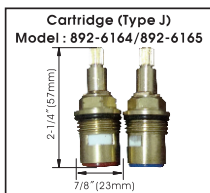

Model No. :

☐ 192-8311 (CH)
(Shown Model)

☐ 192-8312 (BN *Spotless PVD*)

1. **Product Compliance:**
2. ASME A112.18.1 / CSA B125.1
   - NSF 61 - Section 9
   - NSF 372 (Low Lead Content)
   - ANSI A117.1 (ADA)
   - EPA - Water Sense