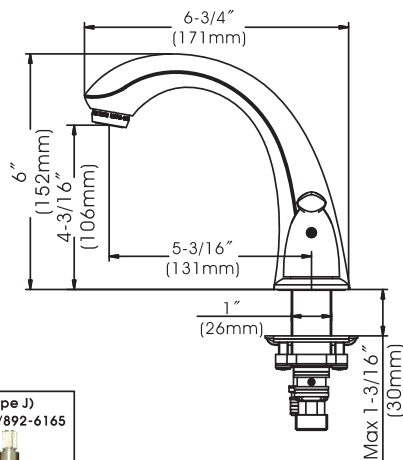

Model No. :

☐ 192-8311 (CH)
(Shown Model)

☐ 192-8312 (BN *Spotless PVD*)

1. **Product Compliance:**
2. ASME A112.18.1 / CSA B125.1
   - NSF 61 - Section 9
   - NSF 372 (Low Lead Content)
   - ANSI A117.1 (ADA)
   - EPA - Water Sense