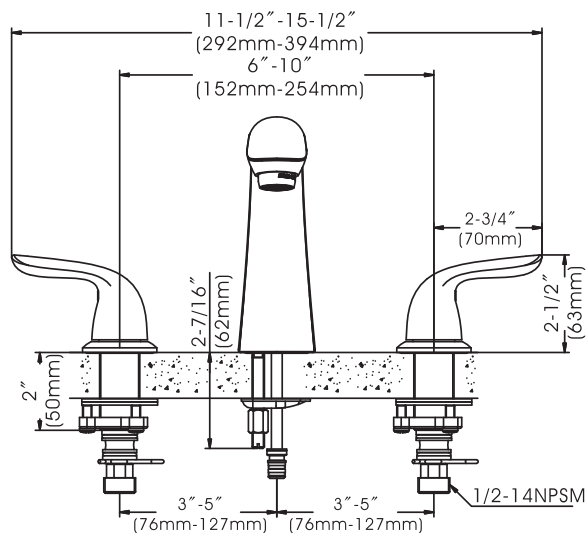

Model No. :

☐ 192-8311 (CH)
(Shown Model)

☐ 192-8312 (BN *Spotless PVD*)

1. **Product Compliance:**
2. ASME A112.18.1 / CSA B125.1
   - NSF 61 - Section 9
   - NSF 372 (Low Lead Content)
   - ANSI A117.1 (ADA)
   - EPA - Water Sense