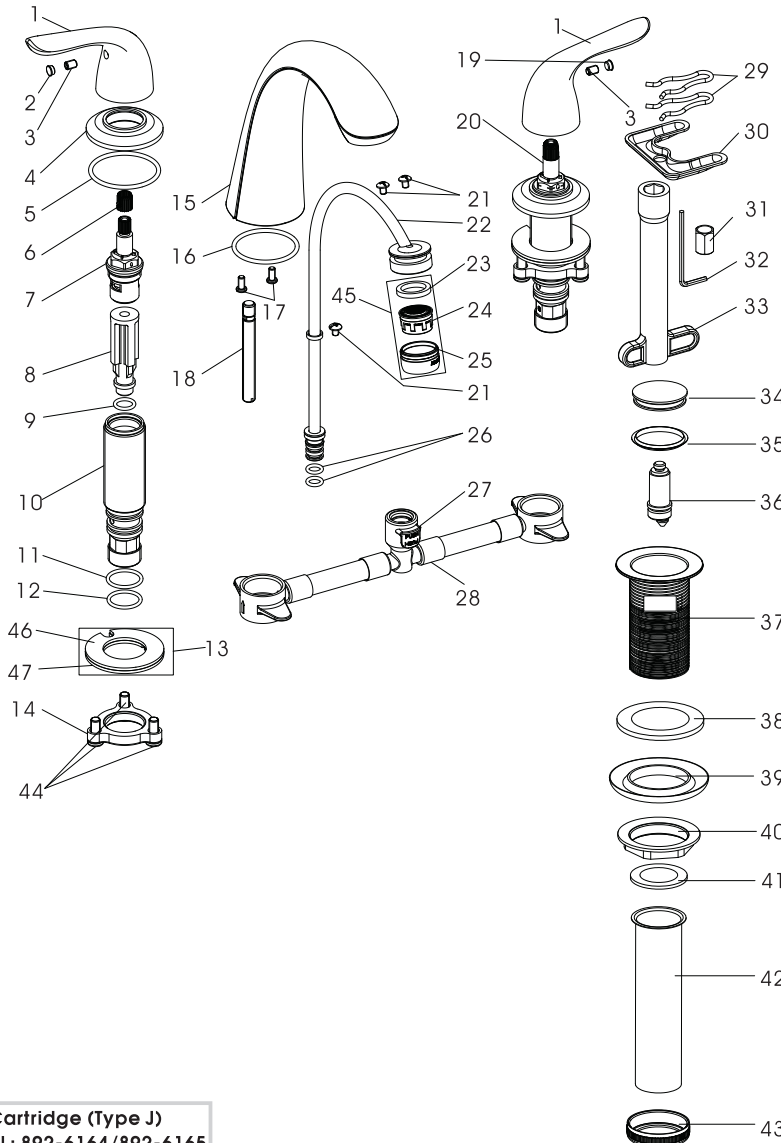

Noble - Wide Spread Bathroom Faucet

- * Wide Spread 6" - 10" Center-set, 3 Hole Installation
- * Premium Grade Brass Push Type Pop-up Drain with Overflow Included
- * 4-3/16" High and 5-3/16" Long Zinc Spout, Zinc Handles
- * 1/4 Turn Premium Grade Ceramic Cartridges (Type J)
- * Brass Waterway Construction with 1/2"-14 NPSM Connection
- * Flow Rate: 1.2GPM (4.5L/MIN) MAX @ 60PSI
- * 100% Pressure System Tested
- * Limited Lifetime Warranty; 5 year Warranty from Date of Purchase for Commercial Use

Noble - Wide Spread Bathroom Faucet

Model No. :

192-8311 (Polished Chrome)

192-8312 (Brushed Nickel **Spotless PVD**)

No.	Part Name	Material
1	Handle	Zinc
2	Handle Button (Red)	Rubber
3	Set Screws	Stainless Steel
4	Handle Base	Brass
5	O-ring	Rubber
6	Adapter	Plastic
7	Cartridge	Brass
8	Cartridge Seat	Plastic
9	O-ring	Rubber
10	Brazed Underbody	Brass
11	O-ring	Rubber
12	O-ring	Rubber
13	Gasket Assembly	Rubber+Stainless Steel
14	Lock Nut	Zinc
15	Spout	Zinc
16	O-ring	Rubber
17	Screws	Stainless Steel
18	Mounting Bolt	Stainless Steel
19	Handle Button (Blue)	Rubber
20	Cartridge	Brass
21	Screws	Stainless Steel
22	Waterway	Brass
23	Washer	Rubber
24	Aerator Core	Plastic
25	Aerator Collar	Brass
26	O-rings	Rubber
27	Quick Connect	Plastic
28	Quick Connect Hose	Plastic
29	Clips	Stainless Steel
30	Clamp	Stainless Steel
31	Lock Nut	Brass
32	Allen Wrench	Steel
33	Socket Wrench	Plastic
34	Cover	Brass
35	Washer	Rubber
36	Stopper Core	Brass
37	Stopper Housing	Brass
38	Top Rubber Washer	Rubber
39	Bottom Rubber Washer	Rubber
40	Lock Nut	Zinc
41	Washer	Rubber
42	Outlet Pipe	Brass
43	Nut	Brass
44	Screws	Stainless Steel
45	Aerator Assembly	Rubber+Plastic+Brass
46	Rubber Washer	Rubber
47	Clamp	Stainless Steel