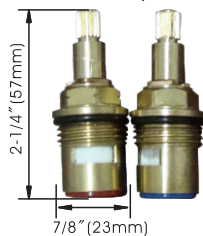

Cartridge (Type J)

Model : 892-6164/892-6165