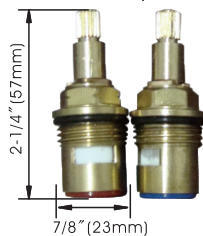

Cartridge (Type J)

Model : 892-6164/892-6165