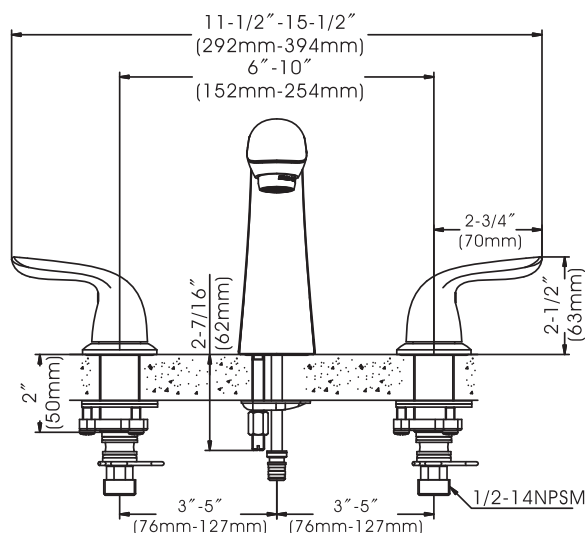

Model No. :

☐ 192-8311 (CH)

☐ 192-8312 (BN *Spotless PVD*)
(Shown Model)

1. **Product Compliance:**
2. ASME A112.18.1 / CSA B125.1
   - NSF 61 - Section 9
   - NSF 372 (Low Lead Content)
   - ANSI A117.1 (ADA)
   - EPA - Water Sense