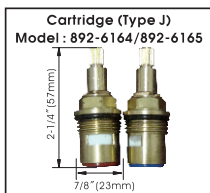

Model No. :

☐ 192-8311 (CH)

☐ 192-8312 (BN *Spotless PVD*)
(Shown Model)

1. **Product Compliance:**
2. ASME A112.18.1 / CSA B125.1
   - NSF 61 - Section 9
   - NSF 372 (Low Lead Content)
   - ANSI A117.1 (ADA)
   - EPA - Water Sense