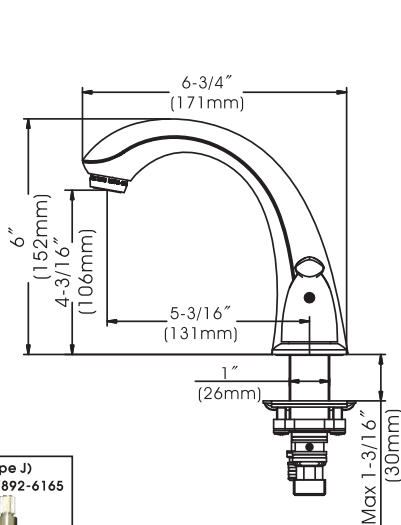

Model No. :

☐ 192-8311 (CH)

☐ 192-8312 (BN *Spotless PVD*)
(Shown Model)

1. **Product Compliance:**
2. ASME A112.18.1 / CSA B125.1
   - NSF 61 - Section 9
   - NSF 372 (Low Lead Content)
   - ANSI A117.1 (ADA)
   - EPA - Water Sense