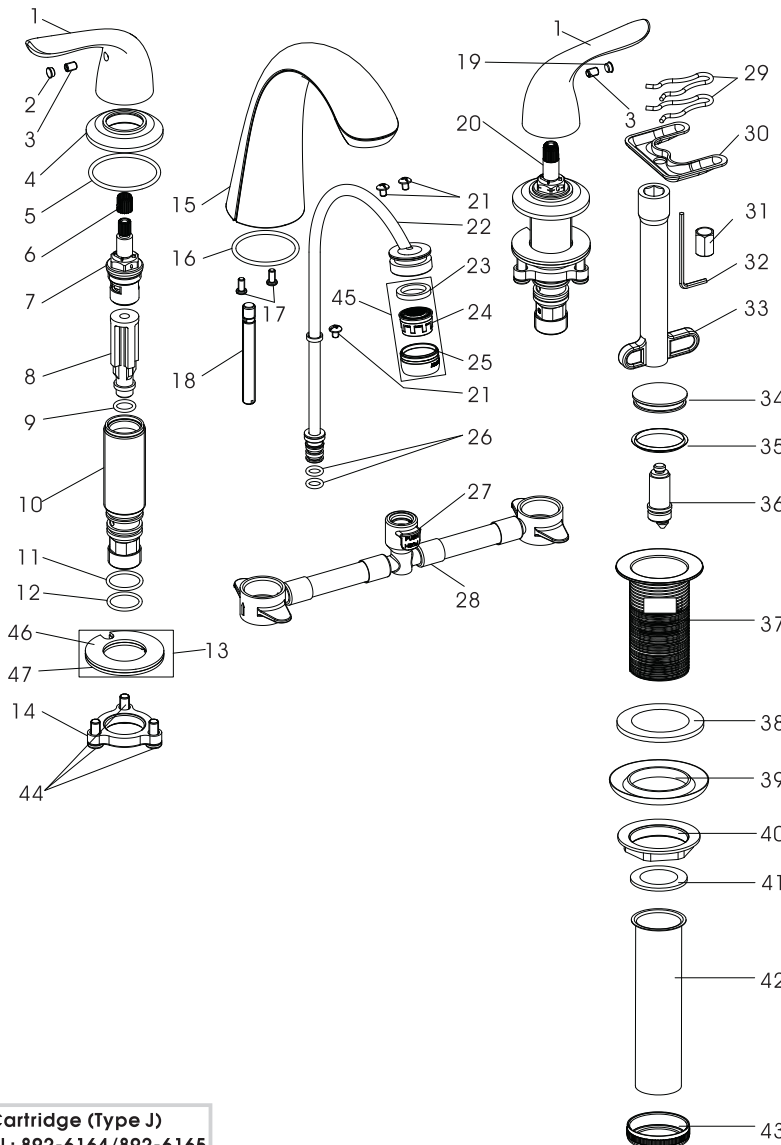

Noble - Wide Spread Bathroom Faucet

- * Wide Spread 6" - 10" Center-set, 3 Hole Installation
- * Premium Grade Brass Push Type Pop-up Drain with Overflow Included
- * 4-3/16" High and 5-3/16" Long Zinc Spout, Zinc Handles
- * 1/4 Turn Premium Grade Ceramic Cartridges (Type J)
- * Brass Waterway Construction with 1/2"-14 NPSM Connection
- * Flow Rate: 1.2GPM (4.5L/MIN) MAX @ 60PSI
- * 100% Pressure System Tested
- * Limited Lifetime Warranty; 5 year Warranty from Date of Purchase for Commercial Use

Noble - Wide Spread Bathroom Faucet

Model No. :

192-8311 (Polished Chrome)

192-8312 (Brushed Nickel **Spotless PVD**)

No.	Part Name	Material
1	Handle	Zinc
2	Handle Button (Red)	Rubber
3	Set Screws	Stainless Steel
4	Handle Base	Brass
5	O-ring	Rubber
6	Adapter	Plastic
7	Cartridge	Brass
8	Cartridge Seat	Plastic
9	O-ring	Rubber
10	Brazed Underbody	Brass
11	O-ring	Rubber
12	O-ring	Rubber
13	Gasket Assembly	Rubber+Stainless Steel
14	Lock Nut	Zinc
15	Spout	Zinc
16	O-ring	Rubber
17	Screws	Stainless Steel
18	Mounting Bolt	Stainless Steel
19	Handle Button (Blue)	Rubber
20	Cartridge	Brass
21	Screws	Stainless Steel
22	Waterway	Brass
23	Washer	Rubber
24	Aerator Core	Plastic
25	Aerator Collar	Brass
26	O-rings	Rubber
27	Quick Connect	Plastic
28	Quick Connect Hose	Plastic
29	Clips	Stainless Steel
30	Clamp	Stainless Steel
31	Lock Nut	Brass
32	Allen Wrench	Steel
33	Socket Wrench	Plastic
34	Cover	Brass
35	Washer	Rubber
36	Stopper Core	Brass
37	Stopper Housing	Brass
38	Top Rubber Washer	Rubber
39	Bottom Rubber Washer	Rubber
40	Lock Nut	Zinc
41	Washer	Rubber
42	Outlet Pipe	Brass
43	Nut	Brass
44	Screws	Stainless Steel
45	Aerator Assembly	Rubber+Plastic+Brass
46	Rubber Washer	Rubber
47	Clamp	Stainless Steel