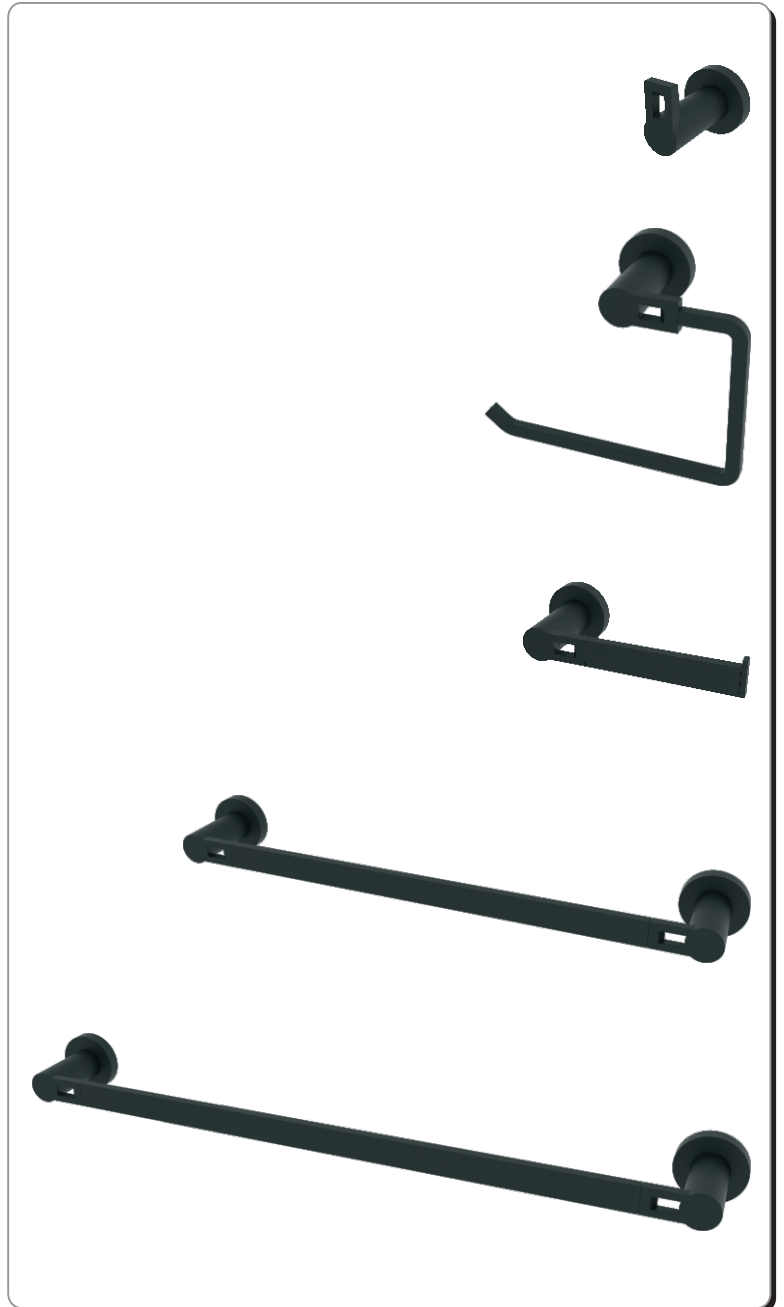

### Tissue Holder

Model : 182-8133 Matte Black

- \* Complete the look of your bath with coordinating faucets & accessories
- \* Pivoting bar operation makes changing tissue rolls quick and easy
- \* Single post wall-mount design
- \* Includes template and mounting hardware
- \* Extends from wall 2-3/4"
- \* Solid zinc alloy base
- \* Stainless steel tube
- \* Limited lifetime warranty

### 18" Towel Bar

Model : 182-8137 Matte Black

- \* Complete the look of your bath with coordinating faucets & accessories
- \* Double post wall-mount design
- \* Includes template and mounting hardware
- \* Extends from wall 2-3/4"
- \* Solid zinc alloy bases
- \* Stainless steel tube
- \* Limited lifetime warranty

### 24" Towel Bar

Model : 182-8141 Matte Black

- \* Complete the look of your bath with coordinating faucets & accessories
- \* Double post wall-mount design
- \* Includes template and mounting hardware
- \* Extends from wall 2-3/4"
- \* Solid zinc alloy bases
- \* Stainless steel tube
- \* Limited lifetime warranty