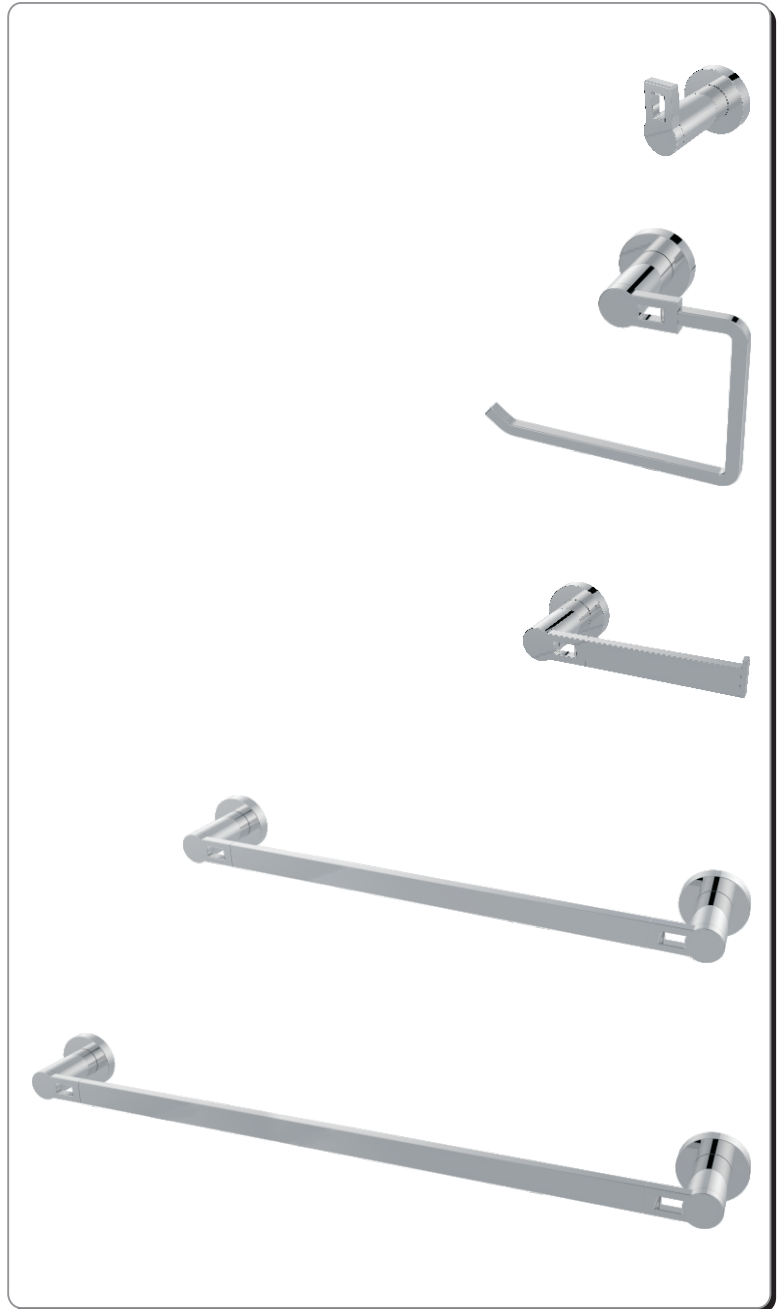

### Towel Ring

Model : 182-8127 Polished Chrome

- \* Complete the look of your bath with coordinating faucets & accessories
- \* Single post wall-mount design
- \* Includes template and mounting hardware
- \* Extends from wall 2-3/4"
- \* Solid zinc alloy base
- \* Stainless steel tube
- \* Limited lifetime warranty

### Tissue Holder

Model : 182-8131 Polished Chrome

- \* Complete the look of your bath with coordinating faucets & accessories
- \* Pivoting bar operation makes changing tissue rolls quick and easy
- \* Single post wall-mount design
- \* Includes template and mounting hardware
- \* Extends from wall 2-3/4"
- \* Solid zinc alloy base
- \* Stainless steel tube
- \* Limited lifetime warranty

### 18" Towel Bar

Model : 182-8135 Polished Chrome

- \* Complete the look of your bath with coordinating faucets & accessories
- \* Double post wall-mount design
- \* Includes template and mounting hardware
- \* Extends from wall 2-3/4"
- \* Solid zinc alloy bases
- \* Stainless steel tube
- \* Limited lifetime warranty

### 24" Towel Bar

Model : 182-8139 Polished Chrome

- \* Complete the look of your bath with coordinating faucets & accessories
- \* Double post wall-mount design
- \* Includes template and mounting hardware
- \* Extends from wall 2-3/4"
- \* Solid zinc alloy bases
- \* Stainless steel tube
- \* Limited lifetime warranty