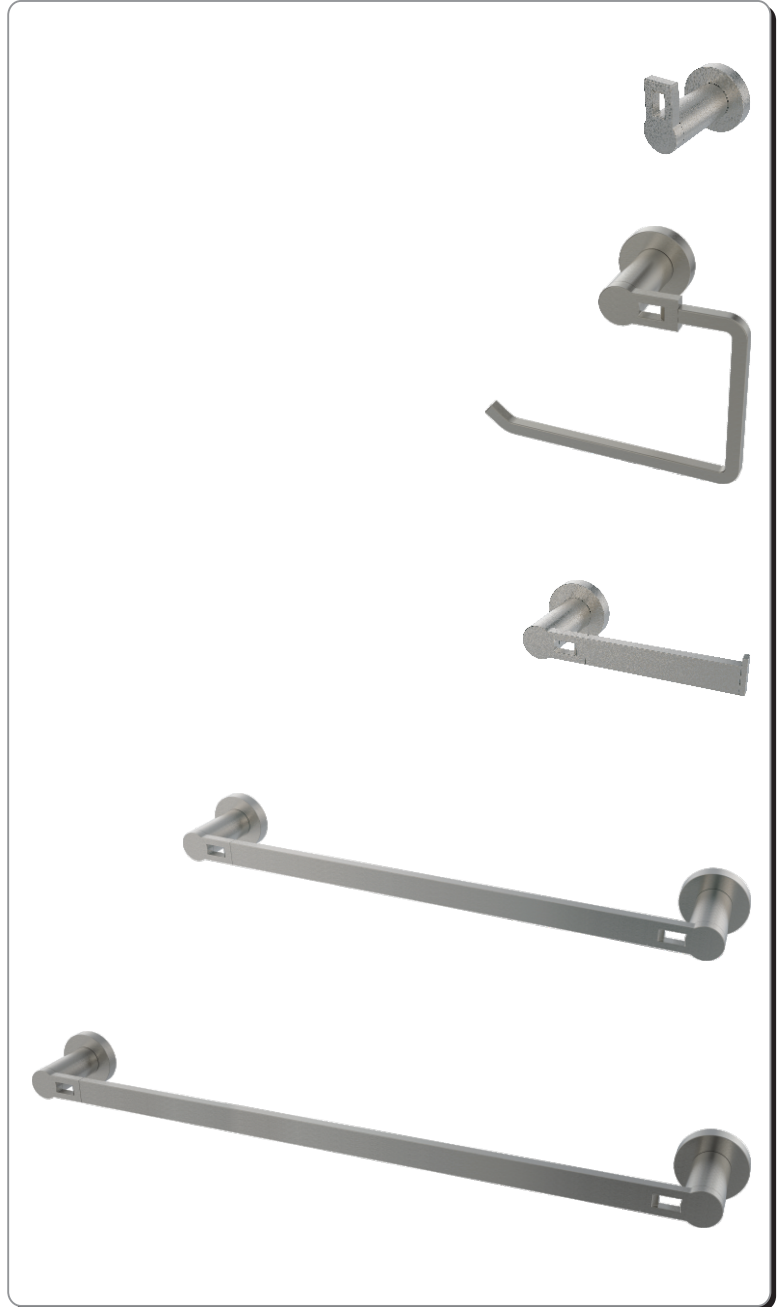

### Towel Ring

Model : 182-8128 Brushed Nickel

- \* Complete the look of your bath with coordinating faucets & accessories
- \* Single post wall-mount design
- \* Includes template and mounting hardware
- \* Extends from wall 2-3/4"
- \* Solid zinc alloy base
- \* Stainless steel tube
- \* Limited lifetime warranty

### Tissue Holder

Model : 182-8132 Brushed Nickel

- \* Complete the look of your bath with coordinating faucets & accessories
- \* Pivoting bar operation makes changing tissue rolls quick and easy
- \* Single post wall-mount design
- \* Includes template and mounting hardware
- \* Extends from wall 2-3/4"
- \* Solid zinc alloy base
- \* Stainless steel tube
- \* Limited lifetime warranty

### 18" Towel Bar

Model : 182-8136 Brushed Nickel

- \* Complete the look of your bath with coordinating faucets & accessories
- \* Double post wall-mount design
- \* Includes template and mounting hardware
- \* Extends from wall 2-3/4"
- \* Solid zinc alloy bases
- \* Stainless steel tube
- \* Limited lifetime warranty

### 24" Towel Bar

Model : 182-8140 Brushed Nickel

- \* Complete the look of your bath with coordinating faucets & accessories
- \* Double post wall-mount design
- \* Includes template and mounting hardware
- \* Extends from wall 2-3/4"
- \* Solid zinc alloy bases
- \* Stainless steel tube
- \* Limited lifetime warranty