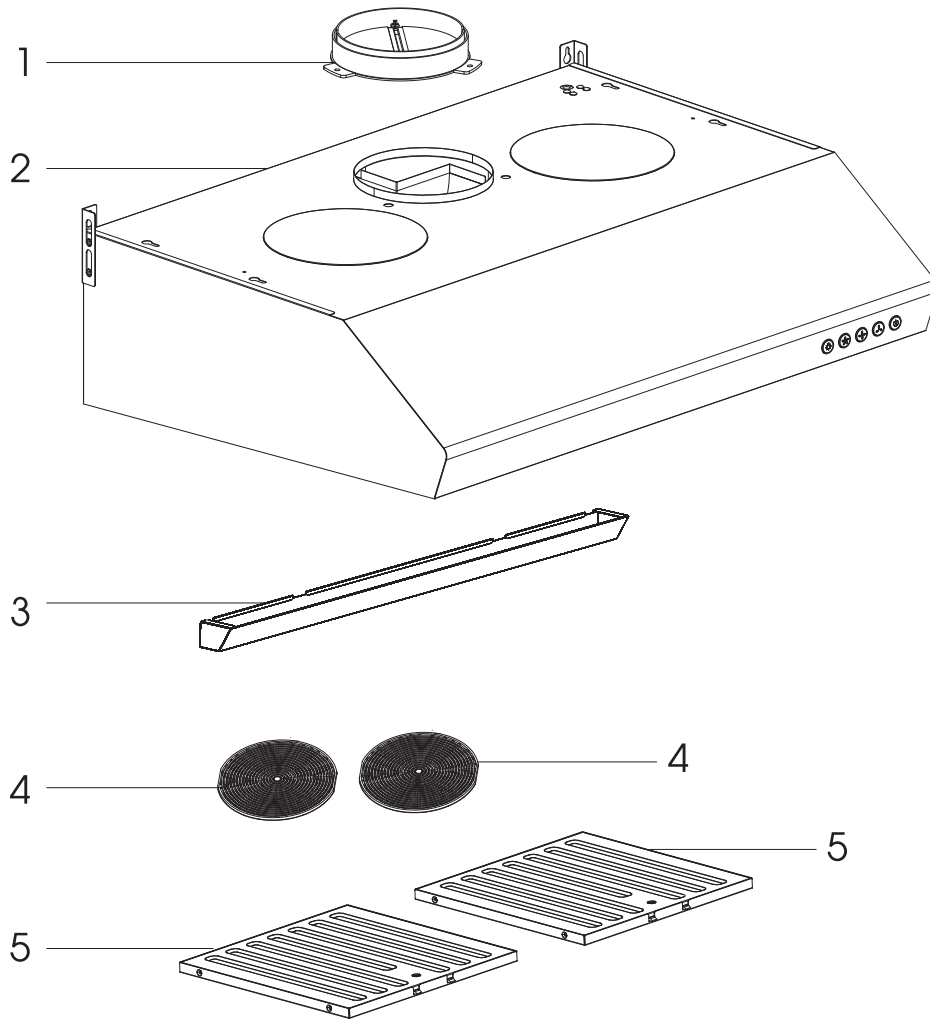

Mira 30SS 812-0619

Wall-Mounted Kitchen Hood

- * Width : 30" (750mm)
- * Dimensions : 30" W x 22" D x 7-3/4" H
- * Light Type : 2 x 2W LED
- * Air Outlet : 6"
- * Finish : 430 Satin Finish Stainless Steel
- * Motor : 170W with 110 Power Line
- * Voltage : 120V
- * Vent Type : Direct Vent Only
- * Air Flow : 500 CFM
- * Noise : 72 dB

Features

- * Direct Vent Only
- * 3-Baffle Filters
- * 3-Fan Speeds
- * Push Button Electronic Switch
- * Low Noise Operation
- * Dishwasher Safe Aluminum Filters
- * Better Suction Performance

Inch = opening size
 mm = actual size

812-0619

No.	Part Name	Material
1	Shutter	Polypropylene
2	Sheath	Stainless Steel
3	Oil container	Stainless Steel
4	Charcoal Filter	Plastic + Fabric
5	Baffle filter	Aluminum