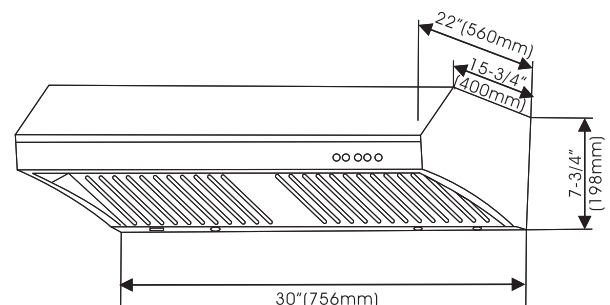

Mira 30SS 812-0619

Wall-Mounted Kitchen Hood

- * Width : 30" (750mm)
- * Dimensions : 30" W x 22" D x 7-3/4" H
- * Light Type : 2 x 2W LED
- * Air Outlet : 6"
- * Finish : 430 Satin Finish Stainless Steel
- * Motor : 170W with 110 Power Line
- * Voltage : 120V
- * Vent Type : Direct Vent Only
- * Air Flow : 500 CFM
- * Noise : 72 dB

Features

- * Direct Vent Only
- * 3-Baffle Filters
- * 3-Fan Speeds
- * Push Button Electronic Switch
- * Low Noise Operation
- * Dishwasher Safe Aluminum Filters
- * Better Suction Performance

Inch = opening size
 mm = actual size

812-0619

No.	Part Name	Material
1	Shutter	Polypropylene
2	Sheath	Stainless Steel
3	Oil container	Stainless Steel
4	Charcoal Filter	Plastic + Fabric
5	Baffle filter	Aluminum